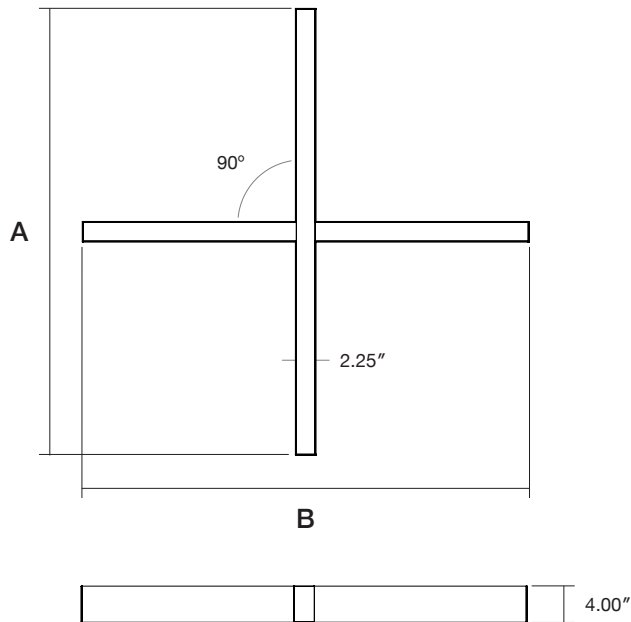

Fixture: _____ QTY: _____ Project : _____

Thinline X 90

Suspended Direct | Direct/Indirect

Architectural luminaire. 90° X Shaped light fixture. Pendant mounting. Direct and direct-indirect distribution options. Available in 3 sizes. 2.25" wide. Multiple finishes.

Standard
Frosted Flat

Frosted
0.25" Regressed

Lens Options - Indirect Distribution

Standard
Frosted

Batwing

Dimensions

Model	A	B
4 x 2FT	48.71"	48.71"
4 x 3FT	72.71"	72.71"
4 x 4FT	96.71"	96.71"

Mounting