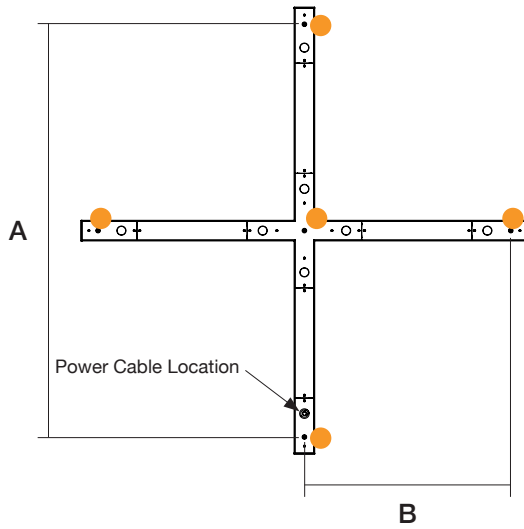

Standard
Frosted Flat

Frosted
0.25" Regressed

Lens Options - Indirect Distribution

Standard
Frosted

Batwing

Dimensions

Model	A	B
4 x 2FT	48.71"	48.71"
4 x 3FT	72.71"	72.71"
4 x 4FT	96.71"	96.71"

Mounting