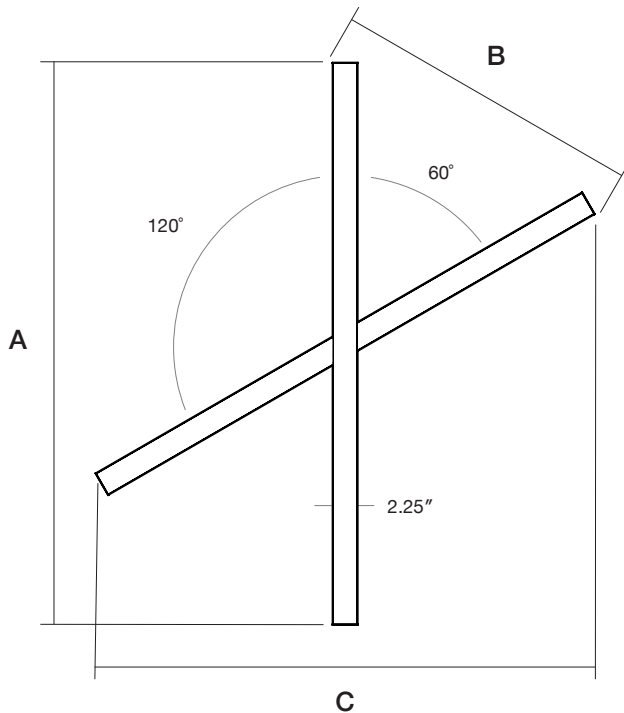

Fixture: _____ QTY: _____ Project : _____

Thinline X 60

Suspended Direct | Direct/Indirect

Architectural luminaire. 60° X Shaped light fixture. Pendant mounting.
 Direct and direct-indirect distribution options. Available in 3 sizes.
 2.25" wide. Multiple finishes available.

Lens Options - Indirect Distribution

Standard
Frosted Flat

Frosted
0.25" Regressed

Standard
Frosted

Batwing

Dimensions

Model	A	B	C
4 x 2FT	48.71"	26.27"	43.28"
4 x 3FT	72.71"	37.27"	64.06"
4 x 4FT	96.71"	50.27"	84.85"