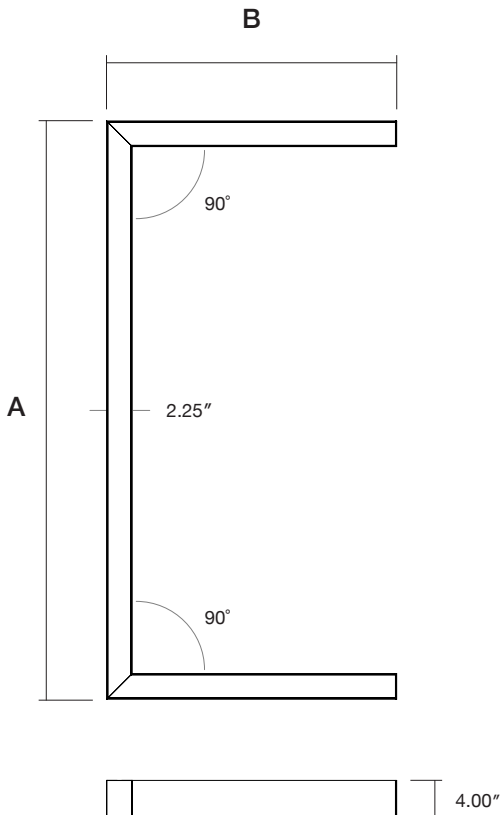

Fixture: _____ QTY: _____ Project : _____

Thinline U 90

Suspended Direct | Direct/Indirect

Architectural luminaire. 90° U Shaped luminaire. Pendant mounting. Direct and direct-indirect distribution options. Available in 2 sizes. 2.25" wide. Multiple finishes available.

Model	Size	Direct Lm/ft	Indirect Lm/ft	CRI	Color Temp	Voltage	Direct Lens
DTL U 90	4FT x 2FT	D 250	I 250	80	27K 2700K	U 120/277V	FR Frosted Flat
	6FT x 3FT	D 500	I 500	90	3K 3000K	H 347V	FRREG Frosted Regressed
	-Custom Sizes Available - Please Consult Factory	D 750 D 1000 D _____ (custom up to 1200)	I 750 I 1000 I _____ (custom up to 1200)		35K 3500K 4K 4000K 5K 5000K		
DTL U 90	<input type="text"/>	<input type="text"/>	<input type="text"/>	<input type="text"/>	<input type="text"/>	<input type="text"/>	<input type="text"/>

Standard
Frosted Flat

Frosted
0.25" Regressed

Lens Options - Indirect Distribution

Standard
Frosted

Batwing

Dimensions

Model	A	B
4FT x 2FT	50.8"	25.5"
6FT x 3FT	74.8"	37.5"

Mounting