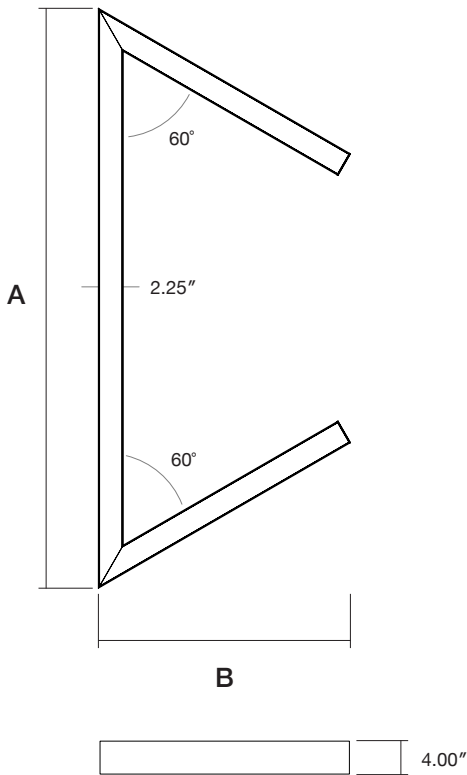

**Lens Options - Indirect Distribution**

Standard  
Frosted Flat

Frosted  
0.25" Regressed

Standard  
Frosted

Batwing

**Dimensions**

Model	A	B
4FT x 2FT	52.4"	22.8"
6FT x 3FT	76.4"	33.2"

Mounting