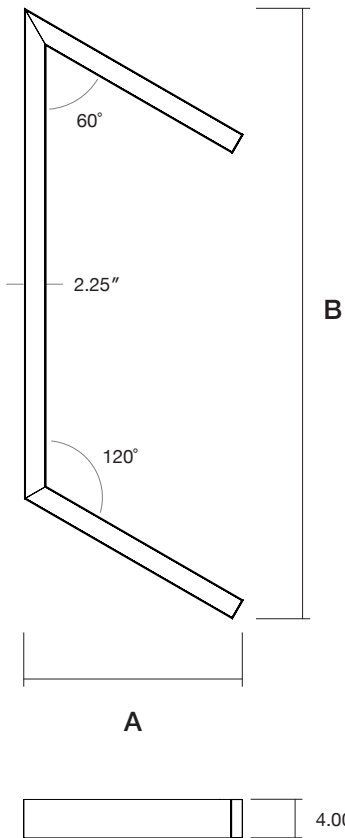

Fixture: _____ QTY: _____ Project : _____

Thinline Double U 120/60

Suspended Direct | Direct/Indirect

Architectural luminaire. 120/60° U Shaped luminaire. Pendant mounting. Direct and direct-indirect distribution options. Available in 2 sizes. 2.25" wide. Multiple finishes available.

Model	Size	Direct Lm/ft	Indirect Lm/ft	CRI	Color Temp	Voltage	Direct Lens
DTL U 120/60	4FT x 2FT	D 250	I 250	80	27K 2700K	U 120/277V	FR Frosted Flat
	6FT x 3FT	D 500	I 500	90	3K 3000K	H 347V	FRREG Frosted Regressed
		D 750	I 750		35K 3500K		
		D 1000	I 1000		4K 4000K		
	-Custom Sizes Available - Please Consult Factory	D _____ (custom up to 1200)	I _____ (custom up to 1200)		5K 5000K		
DTL U 120/60	<input type="text"/>	<input type="text"/>	<input type="text"/>	<input type="text"/>	<input type="text"/>	<input type="text"/>	<input type="text"/>

Standard
Frosted Flat

Frosted
0.25" Regressed

Lens Options - Indirect Distribution

Standard
Frosted

Batwing

Dimensions

Model	A	B
4FT x 2FT	22.8"	51.1"
6FT x 3FT	33.2"	75.1"

Mounting

Model	A	B
4FT x 2FT	48.5"	22.5"
6FT x 3FT	72.5"	34.5"

● Mounting Locations

Finish Options

Standard Finishes

Grey
RAL 7046
Sandtex

White
RAL 9003
Sandtex

Black
RAL 9004
Sandtex

Custom Finishes