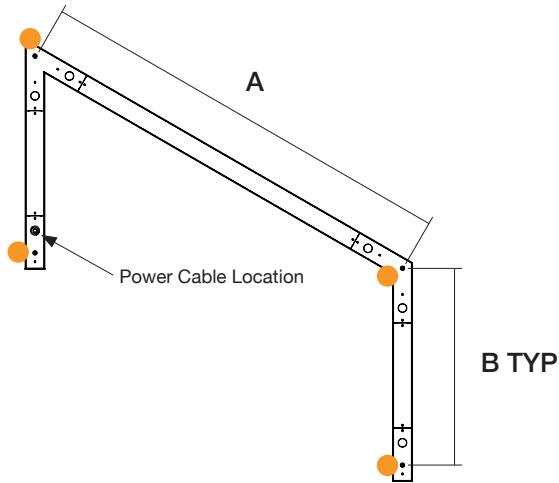

Standard
Frosted Flat

Frosted
0.25" Regressed

Lens Options - Indirect Distribution

Standard
Frosted

Batwing

Dimensions

Model	A	B
4FT x 2FT	22.8"	51.1"
6FT x 3FT	33.2"	75.1"

Mounting