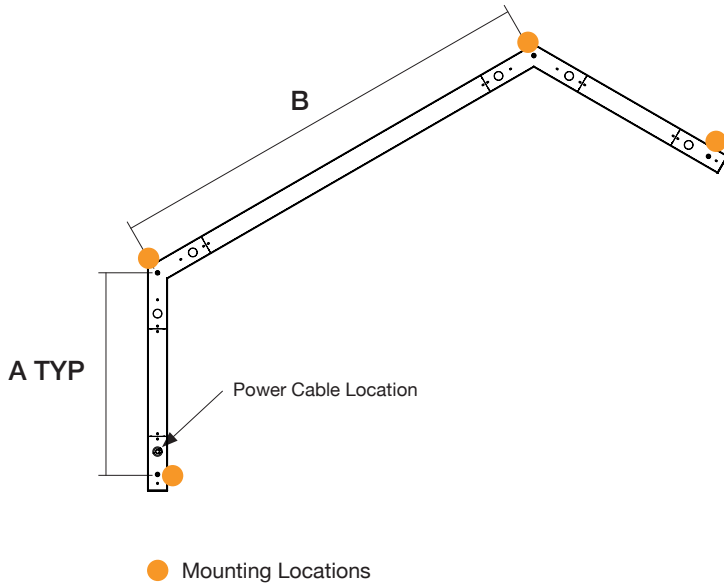

Standard
Frosted Flat

Frosted
0.25" Regressed

Lens Options - Indirect Distribution

Standard
Frosted

Batwing

Dimensions

Model	A	B
4FT x 2FT	22.8"	74.8"
6FT x 3FT	33.2"	110.8"

Mounting