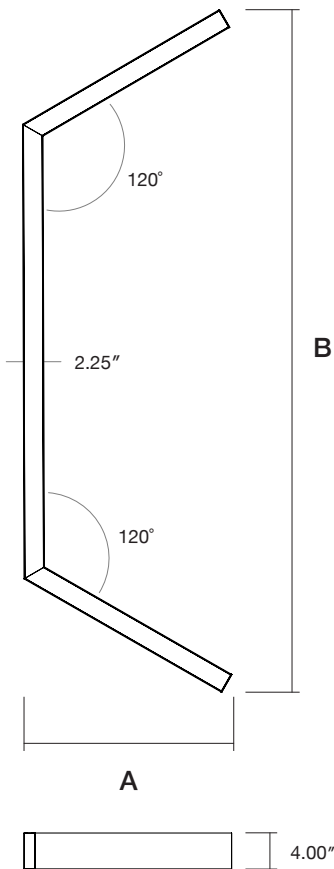

Fixture: _____ QTY: _____ Project : _____

Thinline U 90

Suspended Direct | Direct/Indirect

Architectural luminaire. 120° U Shaped luminaire. Pendant mounting. Direct and direct-indirect distribution options. Available in 2 sizes. 2.25" wide. Multiple finishes available.

Model	Size	Direct Lm/ft	Indirect Lm/ft	CRI	Color Temp	Voltage	Direct Lens
DTL U 120	4FT x 2FT	D 250	I 250	80	27K 2700K	U 120/277V	FR Frosted Flat
	6FT x 3FT	D 500	I 500	90	3K 3000K	H 347V	FRREG Frosted Regressed
	-Custom Sizes Available - Please Consult Factory	D 750	I 750		35K 3500K		
		D 1000	I 1000		4K 4000K		
		D _____	I _____		5K 5000K		
		(custom up to 1200)	(custom up to 1200)				

Standard
Frosted Flat

Frosted
0.25" Regressed

Lens Options - Indirect Distribution

Standard
Frosted

Batwing

Dimensions

Model	A	B
4FT x 2FT	22.8"	74.8"
6FT x 3FT	33.2"	110.8"

Mounting

Model	A	B
4FT x 2FT	22.5"	48.5"
6FT x 3FT	34.5"	72.5"

Finish Options

Standard Finishes

Grey
RAL 7046
Sandtex

White
RAL 9003
Sandtex

Black
RAL 9004
Sandtex

Custom Finishes

Orange
RAL 2009
Sandtex