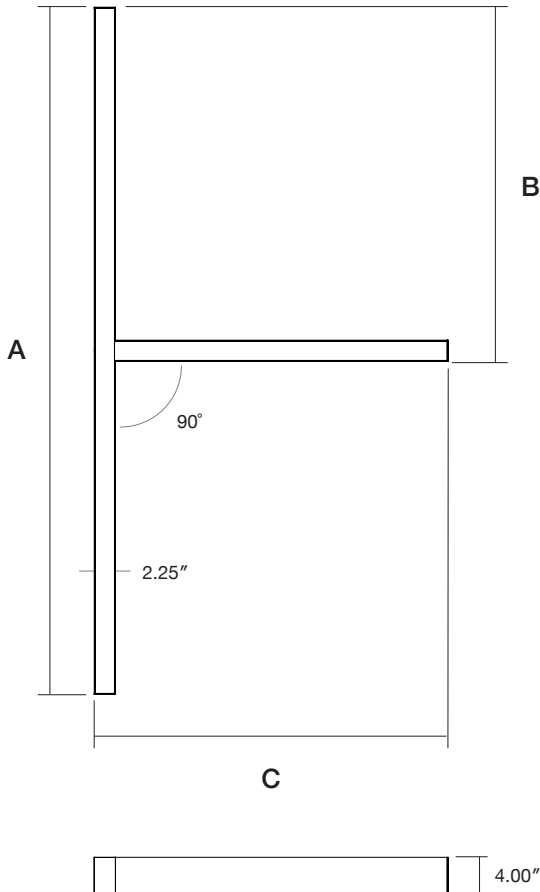

Fixture: _____ QTY: _____ Project : _____

Thinline T 90

Suspended Direct | Direct/Indirect

Architectural luminaire. 90° T Shaped light fixture. Pendant mounting. Direct and direct-indirect distribution options. Available in 3 sizes. 2.25" wide. Multiple finishes available.

Standard
Frosted Flat

Frosted
0.25" Regressed

Lens Options - Indirect Distribution

Standard
Frosted

Batwing

Dimensions

Model	A	B	C
4FT x 2FT	48.7"	25.5"	25.5"
6FT x 3FT	72.7"	37.5"	37.5"
8FT x 4FT	96.7"	49.5"	49.5"

Mounting

Model	A	B	C
4FT x 2FT	45.0"	22.5"	22.5"
6FT x 3FT	69.0"	34.5"	34.5"
8FT x 4FT	93.0"	46.5"	46.5"

Finish Options

Standard Finishes

Grey
RAL 7046
Sandtex

White
RAL 9003
Sandtex

Black
RAL 9004
Sandtex

Custom Finishes