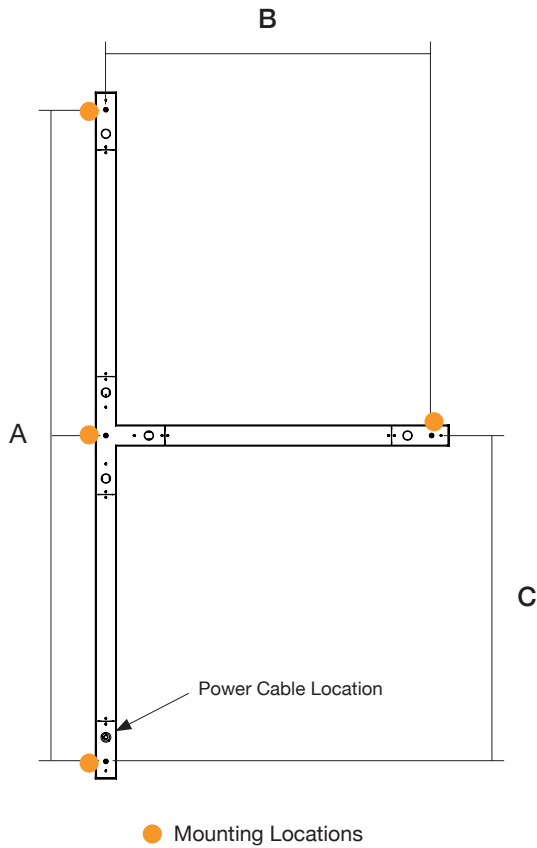

Mounting

Model	A	B	C
4FT x 2FT	45.0"	22.5"	22.5"
6FT x 3FT	69.0"	34.5"	34.5"
8FT x 4FT	93.0"	46.5"	46.5"

Finish Options

Standard Finishes

Grey
RAL 7046
Sandtex

White
RAL 9003
Sandtex

Black
RAL 9004
Sandtex

Custom Finishes

Orange
RAL 2009
Sandtex

Green
RAL 6010
Sandtex

Blue
RAL 5012
Sandtex

Yellow
RAL 1037
Sandtex

Additional finishes - Please contact factory