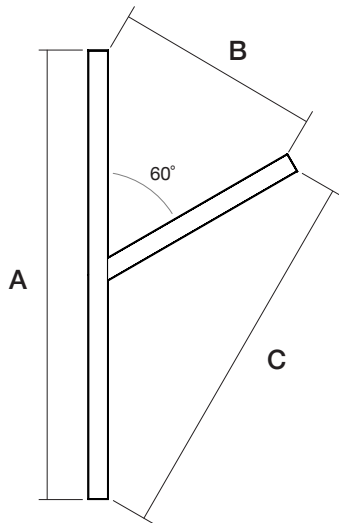

Lens Options - Indirect Distribution

Standard
Frosted Flat

Frosted
0.25" Regressed

Standard
Frosted

Batwing

Dimensions

T 60°

T 120°

Model 60°	A	B	C
4FT x 2FT	48.7"	22.4"	41.1"
6FT x 3FT	72.7"	34.4"	61.8"
8FT x 4FT	96.7"	50.3"	84.4"

Model 120°	A	B	C
4FT x 2FT	48.7"	22.4"	41.1"
6FT x 3FT	72.7"	61.8"	34.4"
8FT x 4FT	96.7"	46.4"	82.6"

Mounting

● Mounting Locations

Model 60°	A	B	C
4FT x 2FT	45"	22.5	38.9"
6FT x 3FT	69.0"	34.5	59.8"
8FT x 4FT	93.0"	46.5"	80.5"

Model 120°	A	B	C
4FT x 2FT	45.0"	22.5"	39.9"
6FT x 3FT	69.0"	34.5"	59.8
8FT x 4FT	93.0"	46.5"	80.5"