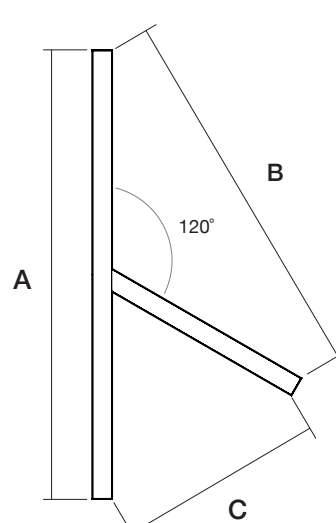

Lens Options - Indirect Distribution

Standard
Frosted Flat

Frosted
0.25" Regressed

Standard
Frosted

Batwing

Dimensions

T 60°

T 120°

Model 60°	A	B	C
4FT x 2FT	48.7"	22.4"	41.1"
6FT x 3FT	72.7"	34.4"	61.8"
8FT x 4FT	96.7"	50.3"	84.4"

Model 120°	A	B	C
4FT x 2FT	48.7"	22.4"	41.1"
6FT x 3FT	72.7"	61.8"	34.4"
8FT x 4FT	96.7"	46.4"	82.6"

Mounting

● Mounting Locations

Model 60°	A	B	C
4FT x 2FT	45"	22.5	38.9"
6FT x 3FT	69.0"	34.5	59.8"
8FT x 4FT	93.0"	46.5"	80.5"

Model 120°	A	B	C
4FT x 2FT	45.0"	22.5"	39.9"
6FT x 3FT	69.0"	34.5"	59.8
8FT x 4FT	93.0"	46.5"	80.5"