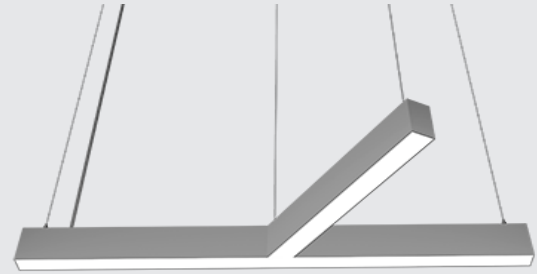

Fixture: _____ QTY: _____ Project : _____

Thinline T 60/120

Suspended Direct | Direct/Indirect

Architectural luminaire. 60/120° T Shaped luminaire. Pendant mounting. Direct and direct-indirect distribution options. Available in 3 sizes. 2.25" wide. Multiple finishes.

cULus Listed

 Designed and manufactured in North America
 5 Year Warranty

Performance

4000K - 120 Lm/W | 3500K - 116 Lm/W | 3000K - 112 Lm/W

Ordering Options

Sample Configuration: DTL T 60/120 - 4FT x 2FT - D 500 - I 500 - 90 - 4K - U - FR - FR - WH - AC - DIMOFF - N - 2 - N - 5 WIRE - CL - 6 - WH