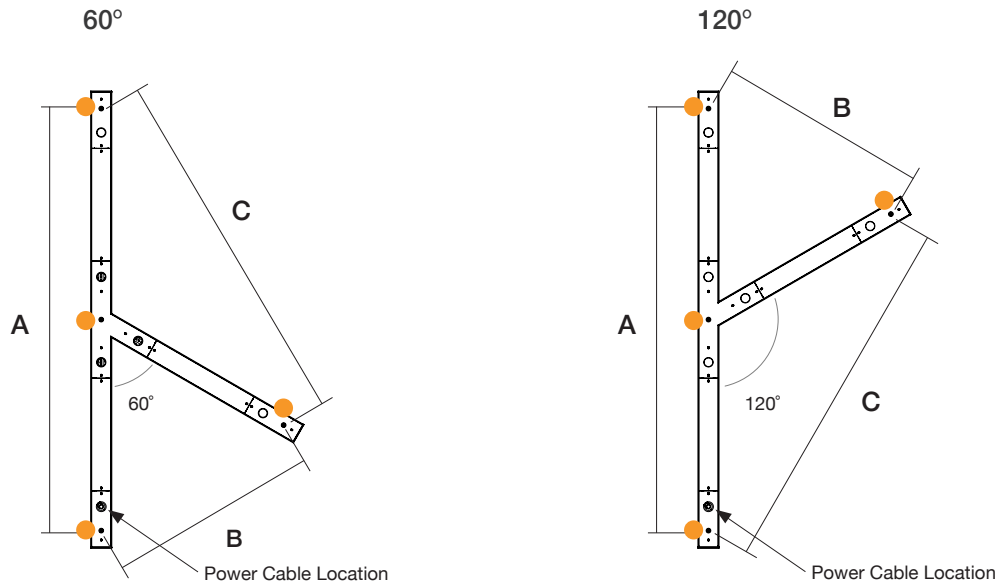

Mounting

● Mounting Locations

Model 60°	A	B	C
4FT x 2FT	45"	22.5	38.9"
6FT x 3FT	69.0"	34.5	59.8"
8FT x 4FT	93.0"	46.5"	80.5"

Model 120°	A	B	C
4FT x 2FT	45.0"	22.5"	39.9"
6FT x 3FT	69.0"	34.5"	59.8
8FT x 4FT	93.0"	46.5"	80.5"

Finish Options

Standard Finishes

Grey
RAL 7046
Sandtex

White
RAL 9003
Sandtex

Black
RAL 9004
Sandtex

Custom Finishes

Orange
RAL 2009
Sandtex

Green
RAL 6010
Sandtex

Blue
RAL 5012
Sandtex

Yellow
RAL 1037
Sandtex

Additional finishes - Please contact factory