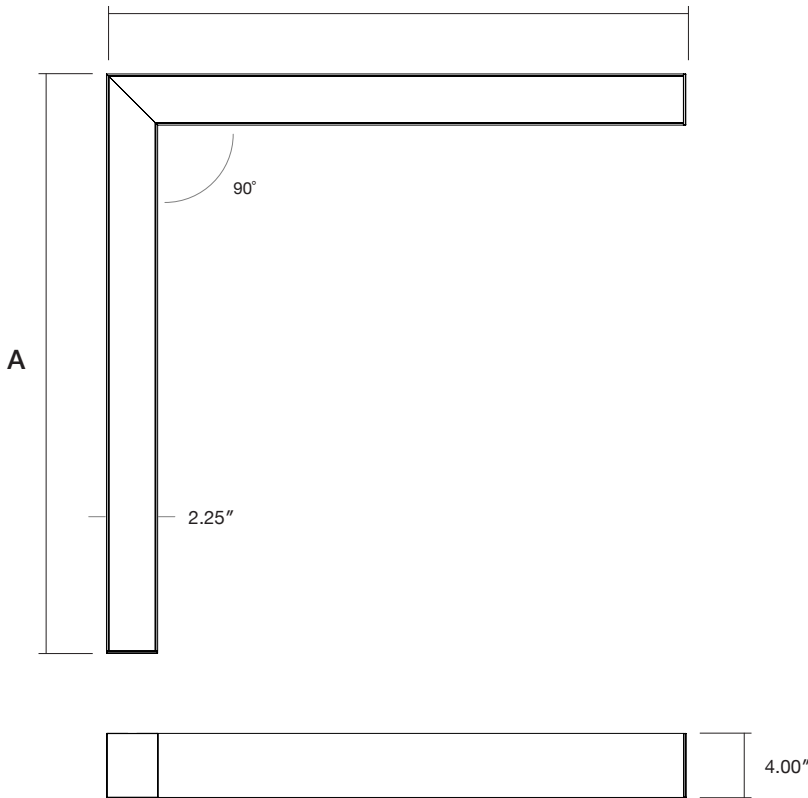

Fixture: _____ QTY: _____ Project : _____

Thinline L 90

Suspended Direct | Direct/Indirect

Architectural luminaire. 90° L Shaped fixture. Pendant mounting. Direct and direct-indirect distribution options. Available in 3 sizes. 2.25" wide. Multiple finishes available.

Lens Options - Indirect Distribution

Standard
Frosted Flat

Frosted
0.25" Regressed

Standard
Frosted

Batwing

Dimensions

Model	A	B
2FT x 2FT	25.5"	25.5"
3FT x 3FT	37.5"	37.5"
4FT x 4FT	49.5"	49.5"

Mounting

Model	A	B
2FT x 2FT	22.50"	22.50"
3FT x 3FT	34.50"	34.50"
4FT x 4FT	46.50"	46.50"

Finish Options

Standard Finishes

Grey
RAL 7046
Sandtex

White
RAL 9003
Sandtex

Black
RAL 9004
Sandtex

Custom Finishes

Orange
RAL 2009
Sandtex