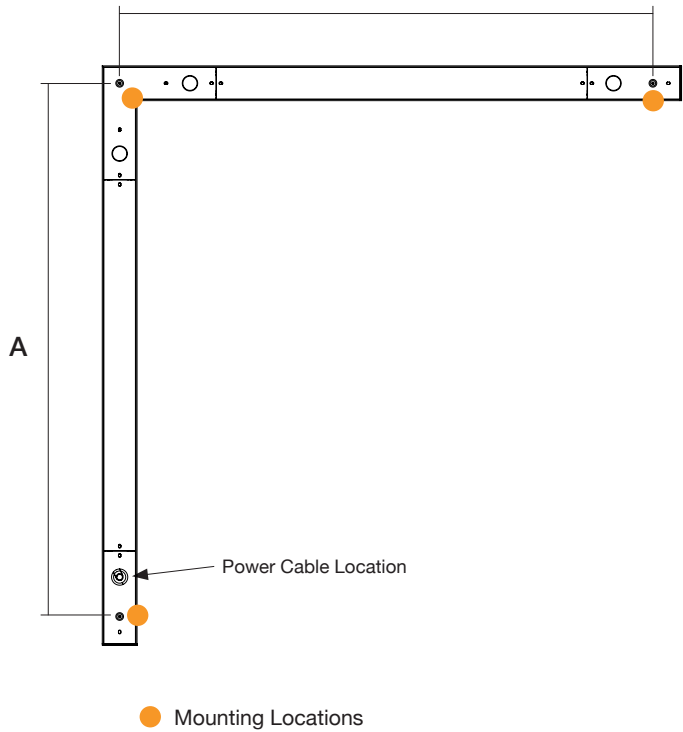

Lens Options - Indirect Distribution

Standard
Frosted Flat

Frosted
0.25" Regressed

Standard
Frosted

Batwing

Dimensions

Model	A	B
2FT x 2FT	25.5"	25.5"
3FT x 3FT	37.5"	37.5"
4FT x 4FT	49.5"	49.5"

Mounting