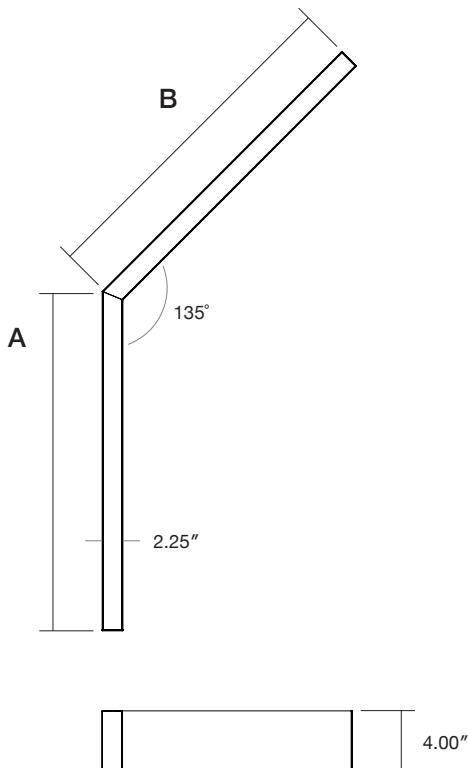

Fixture: _____ QTY: _____ Project : _____

Thinline L 135

Suspended Direct | Direct/Indirect

Architectural luminaire. 135° L Shaped fixture. Pendant mounting. Direct and direct-indirect distribution options. Available in 3 sizes. 2.25" wide. Multiple finishes available.

Standard
Frosted Flat

Frosted
0.25" Regressed

Lens Options - Indirect Distribution

Standard
Frosted

Batwing

Dimensions

| Model | A | B |
|-----------|-------|-------|
| 2FT x 2FT | 24.8" | 24.8" |
| 3FT x 3FT | 36.8" | 36.8" |
| 4FT x 4FT | 48.8" | 48.8" |

Mounting

| Model | A | B |
|-----------|-------|-------|
| 2FT x 2FT | 22.5" | 22.5" |
| 3FT x 3FT | 34.5" | 34.5" |
| 4FT x 4FT | 46.5" | 46.5" |

Finish Options

Standard Finishes

Grey
RAL 7046
Sandtex

White
RAL 9003
Sandtex