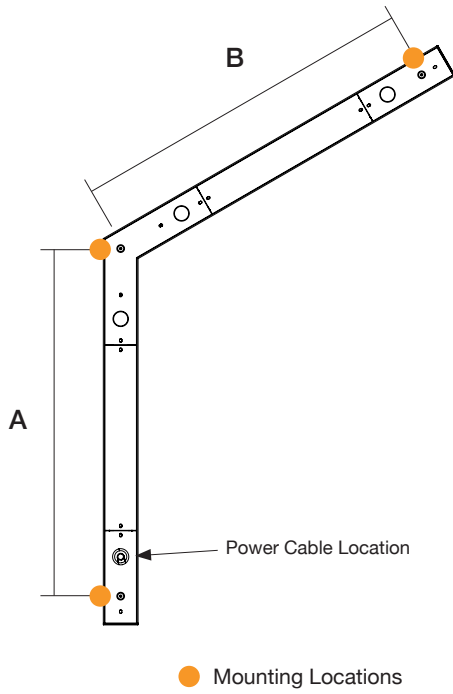

Standard
Frosted Flat

Frosted
0.25" Regressed

Lens Options - Indirect Distribution

Standard
Frosted

Batwing

Dimensions

Model	A	B
2FT x 2FT	25"	25"
3FT x 3FT	37"	37"
4FT x 4FT	49"	49"

Mounting