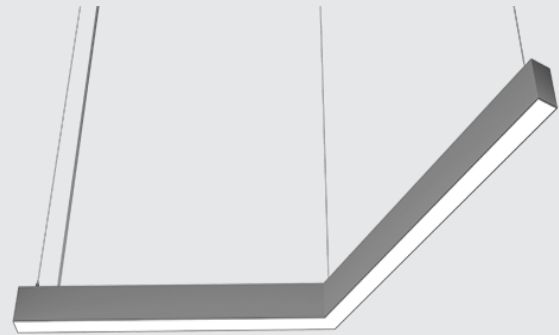

Fixture: _____ QTY: _____ Project : _____

Thinline L 120

Suspended Direct | Direct/Indirect

Architectural luminaire. 120° L Shaped fixture. Pendant mounting. Direct and direct-indirect distribution options. Available in 3 sizes. 2.25" wide. Multiple finishes available.

cULus Listed

Designed and manufactured in North America
5 Year Warranty

Performance

4000K - 120 Lm/W | 3500K - 116 Lm/W | 3000K - 112 Lm/W

Ordering Options

Sample Configuration: DTL L 120 - 2FT x 2FT - D 500 - I 500 - 90 - 4K - U - FR - FR - WH - AC - DIMOFF - N - 2 - N - 5 WIRE - CL - 6 - WH

Model	Size	Direct Lm/ft	Indirect Lm/ft	CRI	Color Temp	Voltage	Direct Lens
DTL L 120	2FT x 2FT	D 250	I 250	80	27K 2700K	U 120/277V	FR Frosted Flat
	3FT x 3FT	D 500	I 500	90	3K 3000K	H 347V	FRREG Frosted Regressed
	4FT x 4FT	D 750	I 750		35K 3500K		
		D 1000	I 1000		4K 4000K		
		D _____	I _____		5K 5000K		
	-Custom Sizes Available - Please Consult Factory	(custom up to 1200)	(custom up to 1200)				