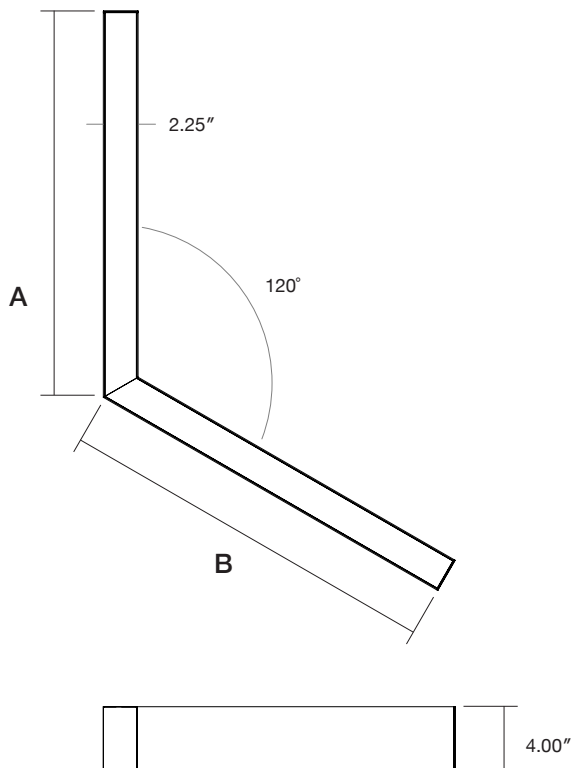

Standard
Frosted Flat

Frosted
0.25" Regressed

Lens Options - Indirect Distribution

Standard
Frosted

Batwing

Dimensions

Model	A	B
2FT x 2FT	25"	25"
3FT x 3FT	37"	37"
4FT x 4FT	49"	49"

Mounting