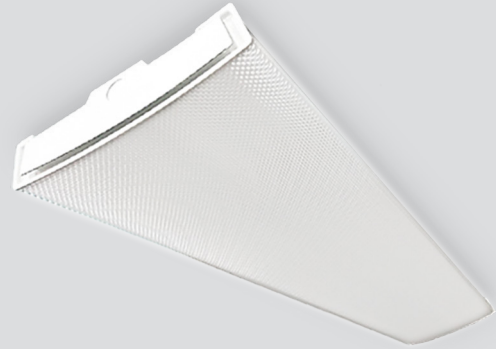

# Del Wrap

## Surface Mount Wrap Around

LED wrap around fixture. Steel construction. Curved prismatic diffuser. Low maintenance and easy installation. Minimal lamp image.

cULus Listed

Designed and manufactured in North America  
5 Year Warranty

### Ordering Options

Sample Configuration: DEL WRAP - 30 - 90 - 4K - U - PR - WH - 10 - N

Model	Watts	CRI	Color Temp	Voltage	Lens	Finish	Width
DEL WRAP	20	80	3K 3000K	U 120/277V	PR Prismatic Lens	WH White	10 10" Width
	30	90	35K 3500K	H 347V			
	40		4K 4000K				
	60		5K 5000K				