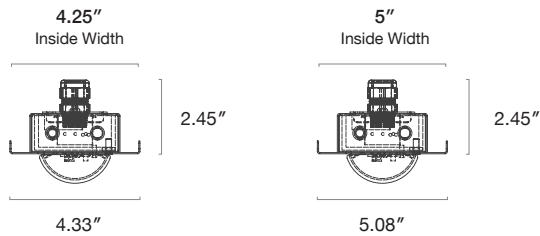

## Linear Retrofit

Commercial LED Retrofit Luminaire. Aluminum construction with frosted lens. 4' and 8' length options. Easy installation. Fits into 4.25" and 5" housings.

cULus Listed

Designed and manufactured in North America  
5 Year Warranty

### Wiring

4.25 4.25" Housing  
5 5" Housing

Note: For custom configurations please contact factory

### Output Performance

Model	Watts	Lm/W	Delivered Lumens
Del Task 1x4 20	21.2	164.4	3,485.8
Del Task 1x4 30	30.7	144.3	4,431.3
Del Task 1x4 40	41.7	141.9	5,909.6
Del Task 1x4 60	60	137.5	8,259

Model	Watts	Lm/W	Delivered Lumens
Del Task 1x8 30	31.4	154	4,835
Del Task 1x8 40	40.6	154	6,406
Del Task 1x8 60	60	154	9,240
Del Task 1x8 80	80	151	12,080

### Dimensions

DelTask 4

DelTask 8 (2x4)