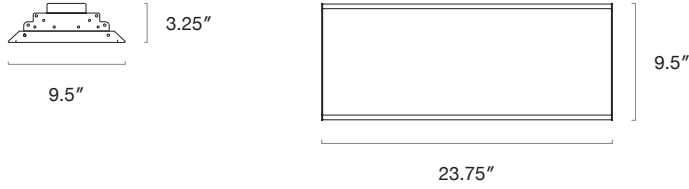

Dimensions

Airflex 2

Models: 80, 95, 110, 135, 160, 190