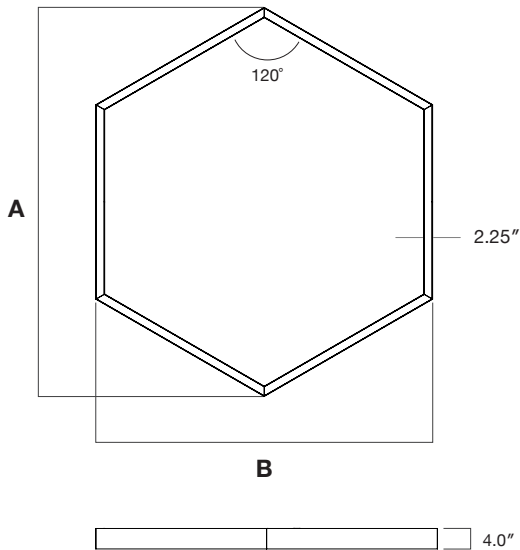

Model	Size	Direct Lm/ft	Indirect Lm/ft	CRI	Color Temp	Voltage	Direct Lens
DTL HEX	6 x 2FT	D 250	I 250	80	27K 2700K	U 120/277V	FR Frosted Flat
	6 x 3FT	D 500	I 500	90	3K 3000K	H 347V	FRREG Frosted Regressed
	6 x 4FT	D 750	I 750		35K 3500K		
		D 1000	I 1000		4K 4000K		
		D _____	I _____		5K 5000K		
	-Custom Sizes Available - Please Consult Factory	(custom up to 1200)	(custom up to 1200)				

Standard
Frosted

Batwing

Dimensions

Model	A	B
6 x 2FT	51.6"	44.7"
6 x 3FT	75.6"	65.5"
6 x 4FT	99.6"	86.3"

Note:
 6 x 2FT - 1 Piece
 6 x 3FT - 1 Piece
 6 x 4FT - 2 Pieces

Mounting

Model	A
6 x 2FT	24.5"
6 x 3FT	36.5"
6 x 4FT	48.5"