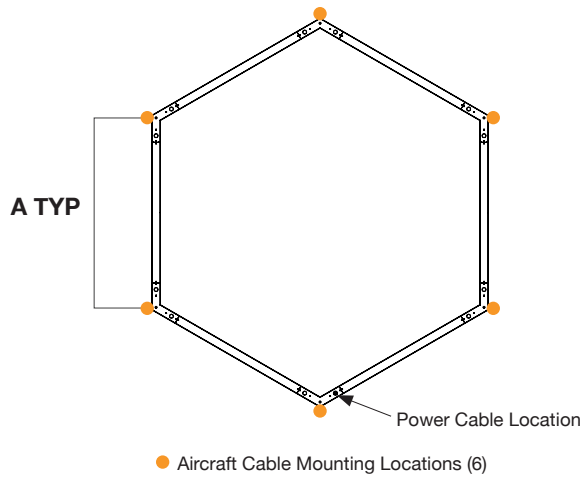

Standard
Frosted

Batwing

Dimensions

Model	A	B
6 x 2FT	51.6"	44.7"
6 x 3FT	75.6"	65.5"
6 x 4FT	99.6"	86.3"

Note:
 6 x 2FT - 1 Piece
 6 x 3FT - 1 Piece
 6 x 4FT - 2 Pieces

Mounting

Model	A
6 x 2FT	24.5"
6 x 3FT	36.5"
6 x 4FT	48.5"