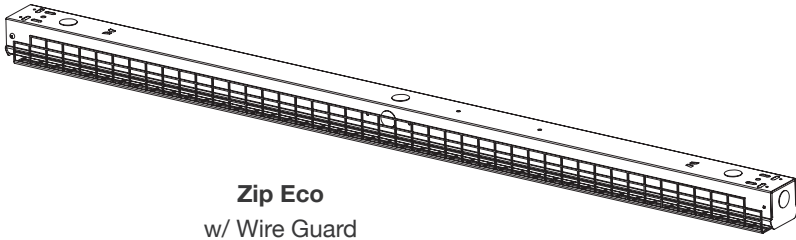

Fixture: _____ QTY: _____ Project : _____

Zip Eco Linear

LED linear. 2', 4, and 8' length options. High impact acrylic lens. Wall mountable option. Enclosed lens prevents penetration of dust, insects, and other debris into the lamp compartment. Dry and damp rated.

Output Performance at 4K

Model	Watts	Lm/W	Delivered Lumens
Zip 2 20	20.63	141.88	2,927
Zip 2 30	30.95	141.87	4,391
Zip 4 20	18.90	150.26	2,840
Zip 4 30	29.08	153.30	4,458
Zip 4 40	39.26	154.74	6,075
Zip 4 60	59.14	152.96	9,046

Model	Watts	Lm/W	Delivered Lumens
Zip 8 40	39.26	157.62	6,188
Zip 8 60	59.24	155.09	9,172
Zip 8 80	79.26	154.67	12,259
Zip 8 100	99.38	154.42	15,346
Zip 8 120	119.26	154.42	18,416

Dimensions

Wire Guard

Zip Eco
w/ Wire Guard