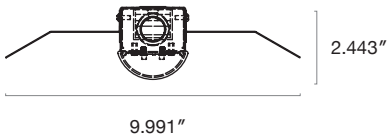

Reflector Option