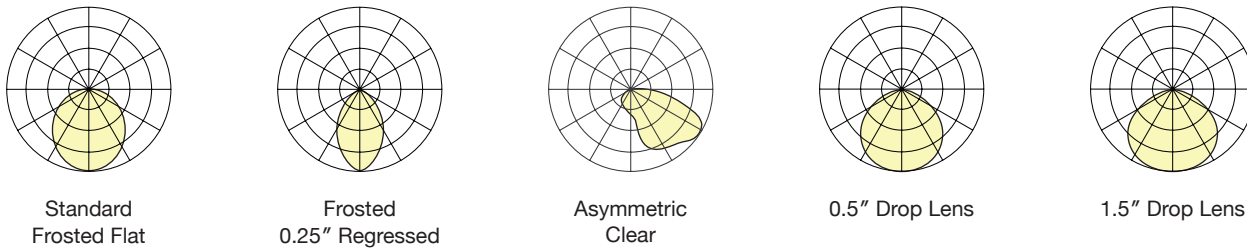

LED

L90>70,000
Samsung 301 2 McAdam Binning
4000K 120 Lm/W
3500K 98%
3000K 96%
90 CRI 85%

Lens Options - Direct Distribution