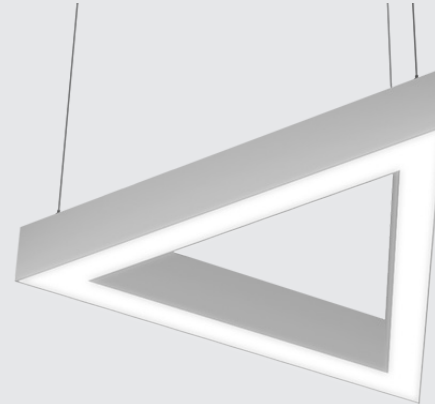

# Thinline Triangle Suspended

Direct | Direct-Indirect

Architectural luminaire. Triangular shaped design. Pendant mounting.  
Direct and Direct-Indirect distribution options. 3 standards sizes.  
Additional sizes available. 2.25" wide.  
Multiple finishes.  
cULus Listed  
Designed and manufactured in North America.  
5 Year Warranty.

## Ordering Options

Sample Configuration: DTL TRI - 3 x 2FT - D 500 - I 500 - 90 - 4K - U - FR - FR - WH - AC - DIMOFF - N - 2 - N - 5 WIRE - CL - 6 - WH

Model	Size	Direct Lm/ft	Indirect Lm/ft	CRI	Color Temp	Voltage	Direct Lens
DTL TRI	3 x 2FT	D 250	I 250	80	27K 2700K	U 120/277V	FR Frosted Flat
	3 x 3FT	D 500	I 500	90	3K 3000K	H 347V	FRREG Frosted Regressed
	3 x 4FT	D 750	I 750		35K 3500K		
		D 1000	I 1000		4K 4000K		
	-Custom Sizes Available - Please Consult Factory	D _____ (custom up to 1200)	I _____ (custom up to 1200)		5K 5000K		