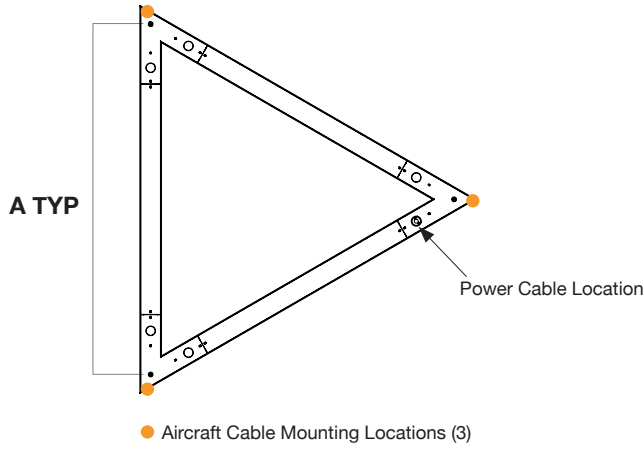

Standard  
Frosted Flat

Frosted  
0.25" Regressed

**Lens Options - Indirect Distribution**

Standard  
Frosted

Batwing

**Dimensions**

Model	A	B
3 x 2FT	28.4"	28.4"
3 x 3FT	40.4"	40.4"
3 x 4FT	52.4"	52.4"

**Mounting**