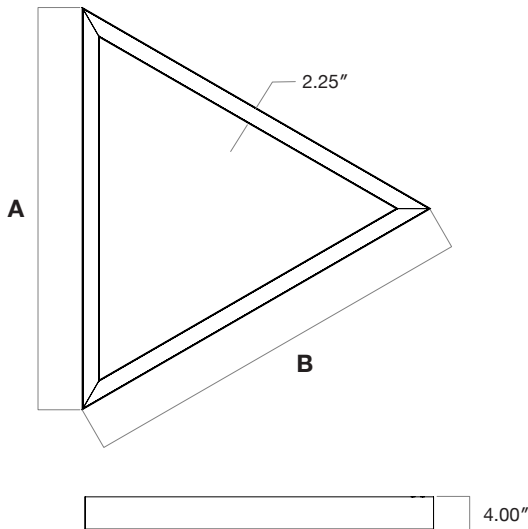

Standard  
Frosted Flat

Frosted  
0.25" Regressed

**Lens Options - Indirect Distribution**

Standard  
Frosted

Batwing

**Dimensions**

Model	A	B
3 x 2FT	28.4"	28.4"
3 x 3FT	40.4"	40.4"
3 x 4FT	52.4"	52.4"

**Mounting**