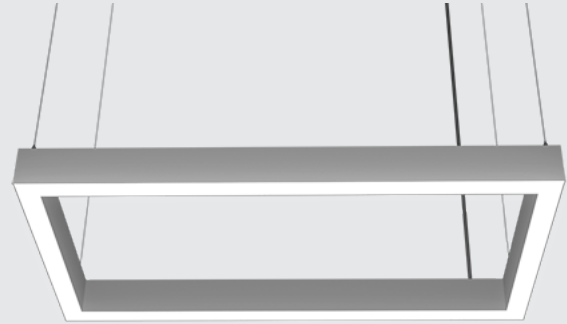

Fixture: _____ QTY: _____ Project : _____

Thinline Rectangle

Suspended

Direct | Direct-Indirect

Architectural luminaire. Rectangular shaped design. Pendant mounting. Direct and Direct-Indirect distribution options. 3 standards sizes. Additional sizes available. 2.25" wide. Multiple finishes.

cULus Listed

Designed and manufactured in North America.

5 Year Warranty.

Performance

4000K - 120 Lm/W | 3500K - 116 Lm/W | 3000K - 112 Lm/W

Ordering Options

Sample Configuration: DTL RECT - 6FT x 3FT - D 500 - I 500 - 90 - 4K - U - FR - FR - WH - AC - DIMOFF - N - 2 - N - 5 WIRE - CL - 6 - WH

Model	Size	Direct Lm/ft	Indirect Lm/ft	CRI	Color Temp	Voltage	Direct Lens
DTL RECT	4FT x 2FT	D 250	I 250	80	27K 2700K	U 120/277V	FR Frosted Flat
	6FT x 3FT	D 500	I 500	90	3K 3000K	H 347V	FRREG Frosted Regressed
	8FT x 4FT	D 750	I 750		35K 3500K		
		D 1000	I 1000		4K 4000K		
	-Custom Sizes Available - Please Consult Factory	D _____ (custom up to 1200)	I _____ (custom up to 1200)		5K 5000K		