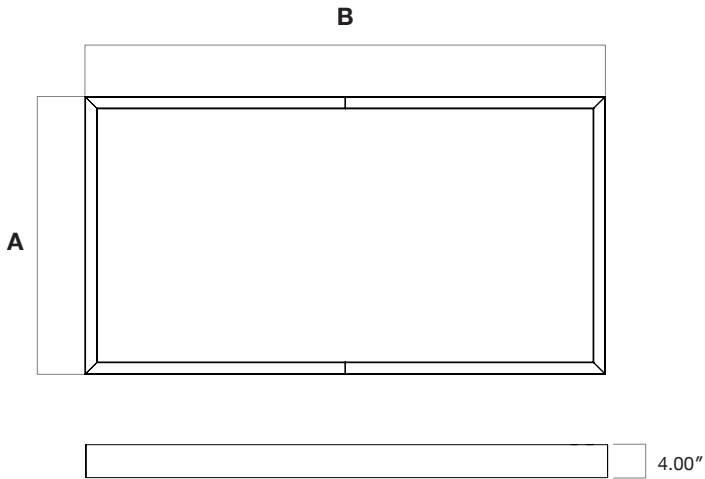

Standard
Frosted Flat

Frosted
0.25" Regressed

Lens Options - Indirect Distribution

Standard
Frosted

Batwing

Dimensions

Model	A	B
4FT x 2FT	26.8"	50.8"
6FT x 3FT	38.8"	74.8"
8FT x 4FT	50.8"	98.8"

Note: