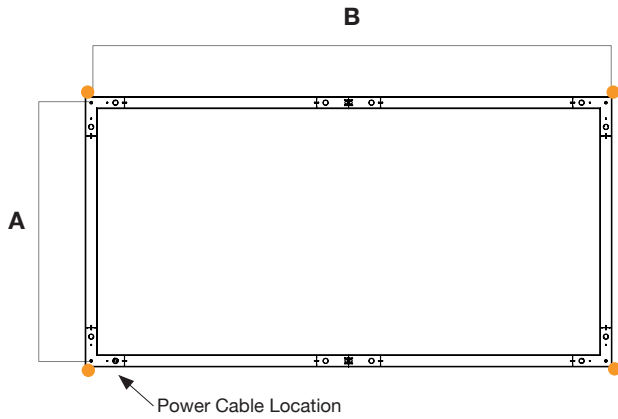

Mounting

Model	A	B
4FT x 2FT	24.5"	48.5"
6FT x 3FT	36.5"	72.5"
8FT x 4FT	48.5"	96.5"

Finish Options

Standard Finishes

Grey
RAL 7046
Sandtex

White
RAL 9003
Sandtex

Black
RAL 9004
Sandtex

Custom Finishes

Orange
RAL 2009
Sandtex

Green
RAL 6010
Sandtex

Blue
RAL 5012
Sandtex

Yellow
RAL 1037
Sandtex

Additional finishes - Please contact factory