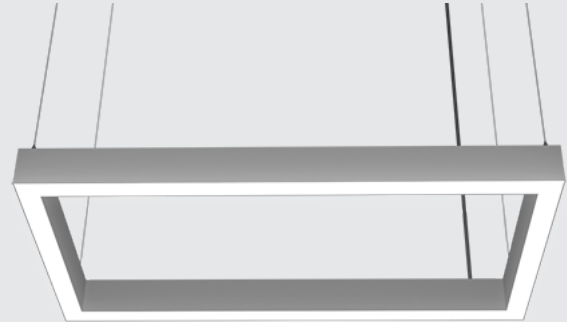

Fixture: _____ QTY: _____ Project : _____

Thinline Rectangle Suspended

Direct | Direct-Indirect

Architectural luminaire. Rectangular shaped design. Pendant mounting. Direct and Direct-Indirect distribution options. 3 standards sizes. Additional sizes available. 2.25" wide. Multiple finishes.

cULus Listed

Designed and manufactured in North America.
5 Year Warranty.

Performance

4000K - 120 Lm/W | 3500K - 116 Lm/W | 3000K - 112 Lm/W

Ordering Options

Sample Configuration: DTL RECT - 6FT x 3FT - D 500 - I 500 - 90 - 4K - U - FR - FR - WH - AC - DIMOFF - N - 2 - N - 5 WIRE - CL - 6 - WH

Model	Size	Direct Lm/ft	Indirect Lm/ft	CRI	Color Temp	Voltage	Direct Lens
DTL RECT	4FT x 2FT	D 250	I 250	80	27K 2700K	U 120/277V	FR Frosted Flat
	6FT x 3FT	D 500	I 500	90	3K 3000K	H 347V	FRREG Frosted Regressed
	8FT x 4FT	D 750	I 750		35K 3500K		
		D 1000	I 1000		4K 4000K		
	-Custom Sizes Available - Please Consult Factory	D _____ (custom up to 1200)	I _____ (custom up to 1200)		5K 5000K		

DTL RECT

Indirect Lens	Finish	Mounting	Driver	Controls
FR Frosted BATWING Batwing	WH White BLK Black GRY Grey CU Custom	AC Aircraft Cable 10' Std	DIMOFF 0-10V DIMOFF <i>Optional</i> DALI LUTRON SR ELDO Lutron Ecosystem Philips SR .1% ELDO (347 only 1-10 5%)	N None <i>Optional</i> DMX SNS Philips SNS 300 w/BLD & Daylight CLM Encelium CLM LG LG Dongle BT Bluetooth Mesh EN Enlighted Integral

Indirect Lens: Minimum size 4FT x 2FT

- Contact factory for custom finishes

AC

Circuits	Accessories	Wiring	Wire Color	Wire Length	Canopy Color
1 1 Circuit 2 2 Circuits	N None <i>Optional</i> 10kV 10kV Surge Protection EM Emergency Battery +GTD Generator Transfer Device	5 WIRE 5 Wire (std) <i>Optional</i> N 5 Leads 6 WIRE 6 Wire - Cable (EM - emergency battery option)	CL Clear <i>Optional</i> B Black W White	Length(Ft) - 6Ft Standard	WH White BLK Black CU Custom <i>- Consult factory for custom finishes</i>