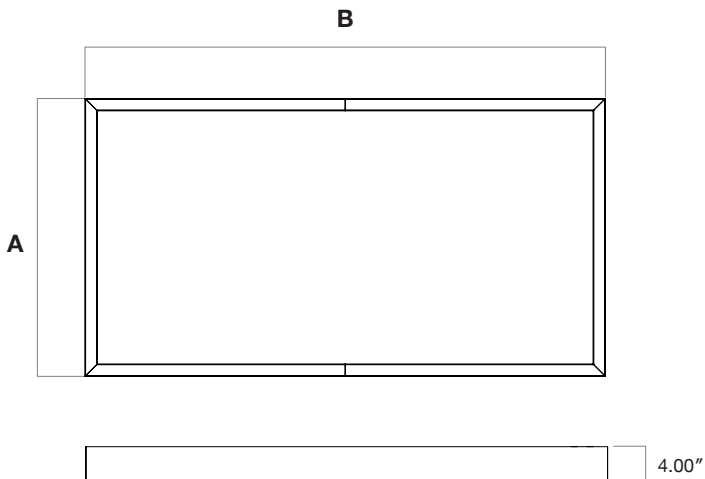

Standard  
Frosted Flat

Frosted  
0.25" Regressed

**Lens Options - Indirect Distribution**

Standard  
Frosted

Batwing

**Dimensions**

Model	A	B
4FT x 2FT	26.8"	50.8"
6FT x 3FT	38.8"	74.8"
8FT x 4FT	50.8"	98.8"