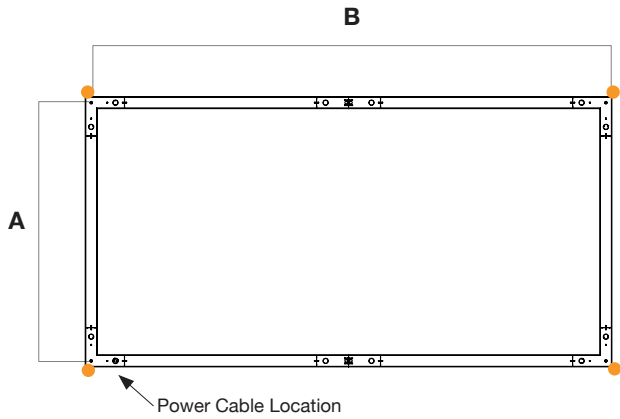

Mounting

● Aircraft Cable Mounting Locations (4)

Model	A	B
4FT x 2FT	24.5"	48.5"
6FT x 3FT	36.5"	72.5"
8FT x 4FT	48.5"	96.5"

Finish Options

Standard Finishes

Grey
RAL 7046
Sandtex

White
RAL 9003
Sandtex

Black
RAL 9004
Sandtex

Custom Finishes

Orange
RAL 2009
Sandtex

Green
RAL 6010
Sandtex

Blue
RAL 5012
Sandtex

Yellow
RAL 1037
Sandtex

Additional finishes - Please contact factory