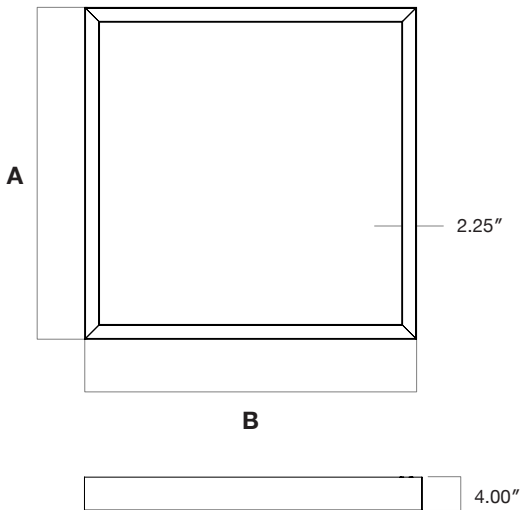

Standard  
Frosted Flat

Frosted  
0.25" Regressed

**Lens Options - Indirect Distribution**

Standard  
Frosted

Batwing

**Dimensions**

Model	A	B
2FT x 2FT	26.8"	26.8"
3FT x 3FT	38.8"	38.8"
4FT x 4FT	50.8"	50.8"

### Mounting

Model	A	B
2FT x 2FT	24.5"	24.5"
3FT x 3FT	36.5"	36.5"
4FT x 4FT	48.5"	48.5"