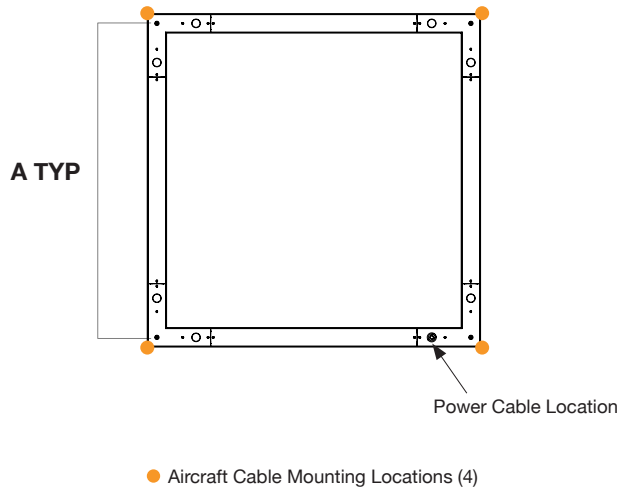

Mounting

Model	A	B
2FT x 2FT	24.5"	24.5"
3FT x 3FT	36.5"	36.5"
4FT x 4FT	48.5"	48.5"

Finish Options

Standard Finishes

Grey
RAL 7046
Sandtex

White
RAL 9003
Sandtex

Black
RAL 9004
Sandtex

Custom Finishes

Orange
RAL 2009
Sandtex

Green
RAL 6010
Sandtex

Blue
RAL 5012
Sandtex

Yellow
RAL 1037
Sandtex

Additional finishes - Please contact factory