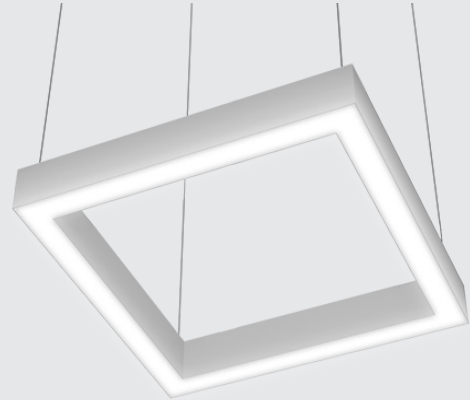

Fixture: _____ QTY: _____ Project : _____

Thinline Quad Suspended

Direct | Direct-Indirect

Architectural luminaire. Quad shaped design.. Pendant mounting.
Direct and Direct-Indirect distribution options. 3 standards sizes.
Additional sizes available. 2.25" wide. Multiple finishes.

cULus Listed

Designed and manufactured in North America.
5 Year Warranty.

Performance

4000K - 120 Lm/W | 3500K - 116 Lm/W | 3000K - 112 Lm/W

Ordering Options

Sample Configuration: DTL QUAD - 2FT x 2FT - D 500 - I 500 - 90 - 4K - U - FR - FR - WH - AC - DIMOFF - N - 2 - N - 5 WIRE - CL - 6 - WH

Model	Size	Direct Lm/ft	Indirect Lm/ft	CRI	Color Temp	Voltage	Direct Lens
DTL QUAD	2FT x 2FT	D 250	I 250	80	27K 2700K	U 120/277V	FR Frosted Flat
	3FT x 3FT	D 500	I 500	90	3K 3000K	H 347V	FRREG Frosted Regressed
	4FT x 4FT	D 750	I 750		35K 3500K		
		D 1000	I 1000		4K 4000K		
	-Custom Sizes Available - Please Consult Factory	D _____ (custom up to 1200)	I _____ (custom up to 1200)		5K 5000K		

DTL QUAD

Indirect Lens	Finish	Mounting	Driver	Controls
FR Frosted BATWING Batwing	WH White BLK Black GRY Grey CU Custom	AC Aircraft Cable 10' Std	DIMOFF 0-10V DIMOFF <i>Optional</i> DALI LUTRON SR ELDO Lutron Ecosystem Philips SR .1% ELDO (347 only 1-10 5%)	N None <i>Optional</i> DMX SNS Philips SNS 300 w/BLD & Daylight CLM Encelium CLM LG LG Dongle BT Bluetooth Mesh EN Enlighted Integral

Indirect Lens: Minimum size 2FT x 2FT

- Contact factory for custom finishes

AC

Circuits	Accessories	Wiring	Wire Color	Wire Length	Canopy Color
1 1 Circuit 2 2 Circuits	N None <i>Optional</i> 10kV 10kV Surge Protection EM Emergency Battery +GTD Generator Transfer Device	5 WIRE 5 Wire (std) <i>Optional</i> N 5 Leads 6 WIRE 6 Wire - Cable (EM - emergency battery option)	CL Clear <i>Optional</i> B Black W White	Length(Ft) - 6Ft Standard	WH White BLK Black CU Custom <i>- Consult factory for custom finishes</i>