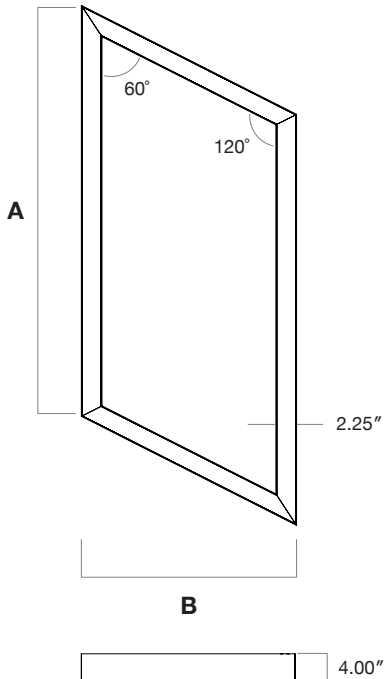

Standard
Frosted

Batwing

Dimensions

Model	A	B
4FT x 2FT	51.1"	23.5"
6FT x 3FT	75.1"	33.9"
8FT x 4FT	99.1"	44.3"

Note:
 4FT x 2FT - 1 Piece
 6FT x 3FT - 1 Piece
 8FT x 4FT - 2 Pieces

Mounting

Model	A	B
4FT x 2FT	4.85"	24.5"
6FT x 3FT	72.5"	36.5"
8FT x 4FT	86.5"	48.5"