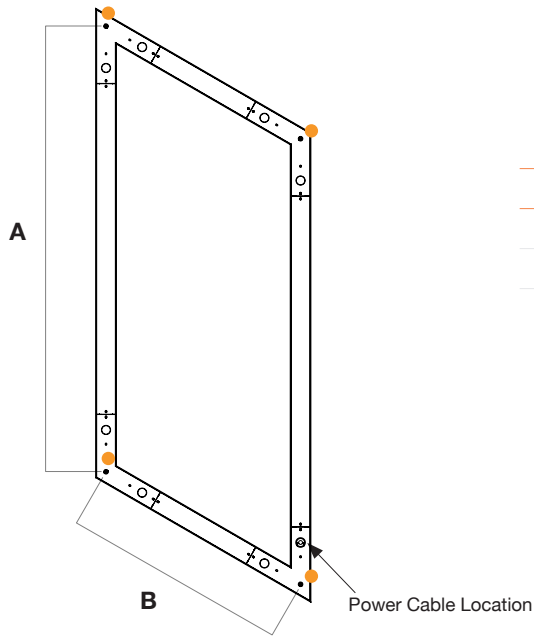

Standard
Frosted

Batwing

Dimensions

Model	A	B
4FT x 2FT	51.1"	23.5"
6FT x 3FT	75.1"	33.9"
8FT x 4FT	99.1"	44.3"

Note:
 4FT x 2FT - 1 Piece
 6FT x 3FT - 1 Piece
 8FT x 4FT - 2 Pieces

Mounting

Model	A	B
4FT x 2FT	4.85"	24.5"
6FT x 3FT	72.5"	36.5"
8FT x 4FT	86.5"	48.5"