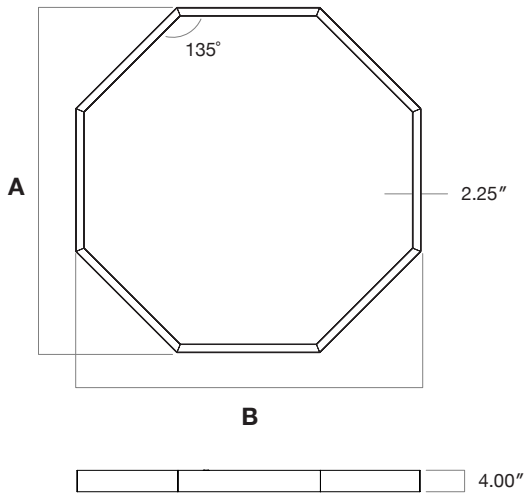

Standard
Frosted Flat

Frosted
0.25" Regressed

Lens Options - Indirect Distribution

Standard
Frosted

Batwing

Dimensions

Model	A	B
8 x 2FT	61.4"	61.4"
8 x 3FT	90.4"	90.4"
8 x 4FT	119.3"	119.3"

Note:

- 8 x 2FT - 1 Piece
- 8 x 3FT - 2 Pieces
- 8 x 4FT - 4 Pieces

Mounting

Model	A
8 x 2FT	24.5"
8 x 3FT	36.5"
8 x 4FT	48.5"

Finish Options

Standard Finishes

Grey
RAL 7046
Sandtex

White
RAL 9003
Sandtex

Black
RAL 9004
Sandtex