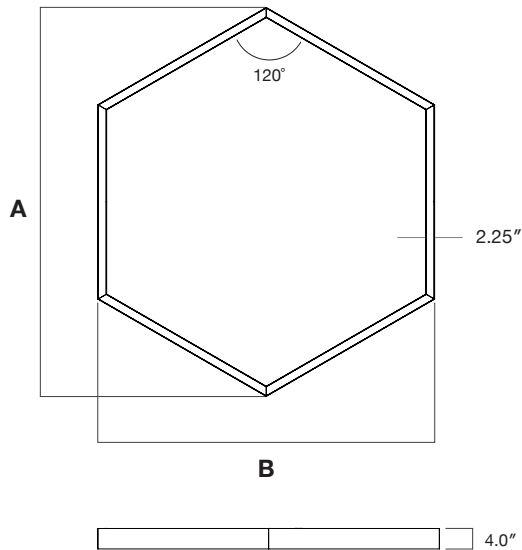

Model	Size	Direct Lm/ft	Indirect Lm/ft	CRI	Color Temp	Voltage	Direct Lens
DTL HEX	6 x 2FT	D 250	I 250	80	27K 2700K	U 120/277V	FR Frosted Flat
	6 x 3FT	D 500	I 500	90	3K 3000K	H 347V	FRREG Frosted Regressed
	6 x 4FT	D 750	I 750		35K 3500K		
		D 1000	I 1000		4K 4000K		
		D _____	I _____		5K 5000K		
	-Custom Sizes Available - Please Consult Factory	(custom up to 1200)	(custom up to 1200)				

LED

L90>70,000
 Samsung 301 2 McAdam Binning
 4000K 120 Lm/W
 3500K 98%
 3000K 96%
 90 CRI 85%

Lens Options - Direct Distribution

Lens Options - Indirect Distribution

Dimensions

Model	A	B
6 x 2FT	51.6"	44.7"
6 x 3FT	75.6"	65.5"
6 x 4FT	95.6"	86.3"

Note:
 6 x 2FT - 1 Piece
 6 x 3FT - 1 Piece
 6 x 4FT - 2 Pieces

Mounting

Model	A
6 x 2FT	24.5"
6 x 3FT	36.5"
6 x 4FT	48.5"

Finish Options

Standard Finishes

Grey
RAL 7046
Sandtex

White
RAL 9003
Sandtex

Black
RAL 9004
Sandtex