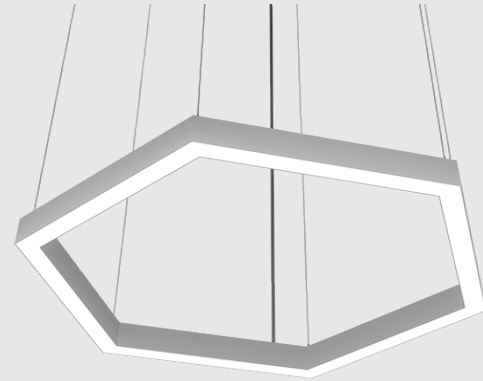

Fixture: _____ QTY: _____ Project : _____

Thinline Hexagon Suspended

Direct | Direct-Indirect

Architectural luminaire. Hexagonal shaped design. Pendant mounting. Direct and Direct-Indirect distribution options. 3 standards sizes. Additional sizes available. 2.25" wide. Multiple finishes.

cULus Listed

Designed and manufactured in North America.
5 Year Warranty.

Performance

4000K - 120 Lm/W | 3500K - 116 Lm/W | 3000K - 112 Lm/W

Ordering Options

Sample Configuration: DTL HEX - 6 x 2FT - D 500 - I 500 - 90 - 4K - U - FR - FR - WH - AC - DIMOFF - N - 2 - N - 5 WIRE - CL - 6 - WH

Model	Size	Direct Lm/ft	Indirect Lm/ft	CRI	Color Temp	Voltage	Direct Lens
DTL HEX	6 x 2FT	D 250	I 250	80	27K 2700K	U 120/277V	FR Frosted Flat
	6 x 3FT	D 500	I 500	90	3K 3000K	H 347V	FRREG Frosted Regressed
	6 x 4FT	D 750	I 750		35K 3500K		
		D 1000	I 1000		4K 4000K		
		D _____	I _____		5K 5000K		
	-Custom Sizes Available - Please Consult Factory	(custom up to 1200)	(custom up to 1200)				