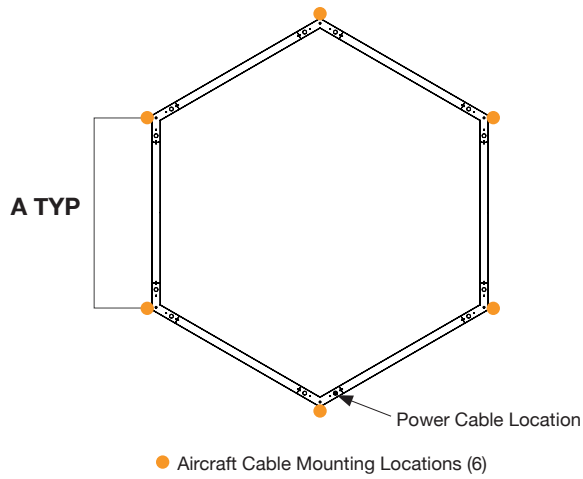

Mounting

Model	A
6 x 2FT	24.5"
6 x 3FT	36.5"
6 x 4FT	48.5"

Finish Options

Standard Finishes

Grey
RAL 7046
Sandtex

White
RAL 9003
Sandtex

Black
RAL 9004
Sandtex

Custom Finishes

Orange
RAL 2009
Sandtex

Green
RAL 6010
Sandtex

Blue
RAL 5012
Sandtex

Yellow
RAL 1037
Sandtex

Additional finishes - Please contact factory