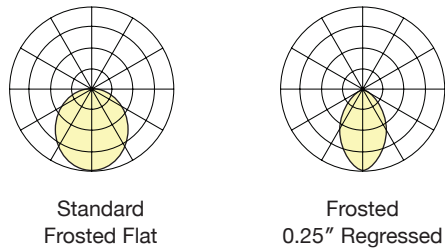

LED

L90>70,000
Samsung 301 2 McAdam Binning
4000K 120 Lm/W
3500K 98%
3000K 96%
90 CRI 85%

Lens Options - Direct Distribution