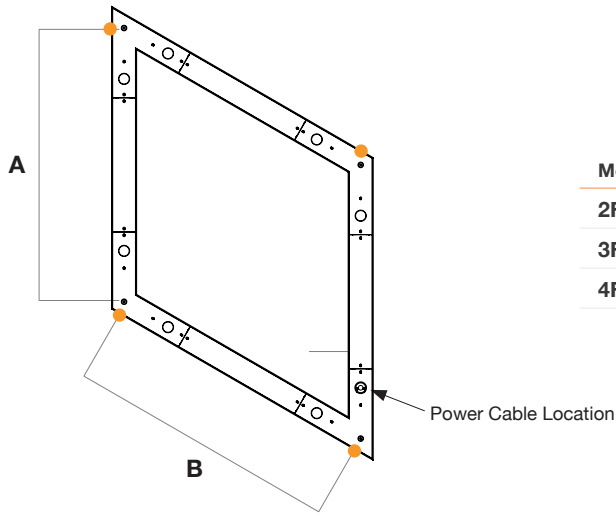

Mounting

Model	A	B
2FT x 2FT	24.5"	24.5"
3FT x 3FT	36.5"	36.5"
4FT x 4FT	48.5"	48.5"

● Aircraft Cable Mounting Locations (4)

Finish Options

Standard Finishes

Grey
RAL 7046
Sandtex

White
RAL 9003
Sandtex

Black
RAL 9004
Sandtex

Custom Finishes

Orange
RAL 2009
Sandtex

Green
RAL 6010
Sandtex

Blue
RAL 5012
Sandtex

Yellow
RAL 1037
Sandtex

Additional finishes - Please contact factory