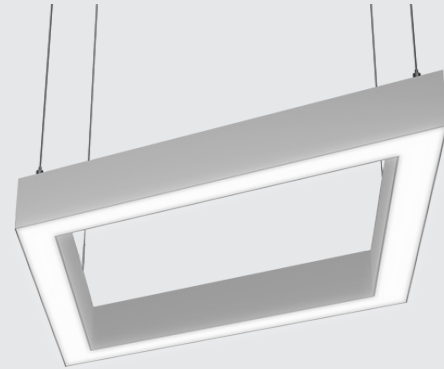

Fixture: _____ QTY: _____ Project : _____

Thinline Diamond

Suspended

Direct | Direct-Indirect

Architectural luminaire. Diamond shaped design. Pendant mounting.
Direct and Direct-Indirect distribution options. 3 standards sizes.
Additional sizes available. 2.25" wide. Multiple finishes.

cULus Listed

Designed and manufactured in North America.
5 Year Warranty.

Performance

4000K - 120 Lm/W | 3500K - 116 Lm/W | 3000K - 112 Lm/W

Ordering Options

Sample Configuration: DTL DMND - 2FT x 2FT - D 500 - I 500 - 90 - 4K - U - FR - FR - WH - AC - DIMOFF - N - 2 - N - 5 WIRE - CL - 6 - WH

Model	Size	Direct Lm/ft	Indirect Lm/ft	CRI	Color Temp	Voltage	Direct Lens
DTL DMND	2FT x 2FT	D 250	I 250	80	27K 2700K	U 120/277V	FR Frosted Flat
	3FT x 3FT	D 500	I 500	90	3K 3000K	H 347V	FRREG Frosted Regressed
	4FT x 4FT	D 750	I 750		35K 3500K		
		D 1000	I 1000		4K 4000K		
		D _____	I _____		5K 5000K		
	-Custom Sizes Available - Please Consult Factory	(custom up to 1200)	(custom up to 1200)				

DTL DMND

Indirect Lens	Finish	Mounting	Driver	Controls
FR Frosted	WH White	AC Aircraft Cable 10' Std	DIMOFF 0-10V DIMOFF	N None
BATWING Batwing	BLK Black		<i>Optional</i>	<i>Optional</i>
	GRY Grey		DALI	DMX
	CU Custom		LUTRON Lutron Ecosystem	SNS Philips SNS 300 w/BLD & Daylight
<i>Indirect Lens: Minimum size 2FT x 2FT</i>	<i>- Contact factory for custom finishes</i>		SR Philips SR	CLM Encelium CLM
			ELDO .1% ELDO (347 only 1-10 5%)	LG LG Dongle
				BT Bluetooth Mesh
				EN Enlighted Integral

AC

Circuits	Accessories	Wiring	Wire Color	Wire Length	Canopy Color
1 1 Circuit	N None	5 WIRE 5 Wire (std)	CL Clear	Length(Ft)	WH White
2 2 Circuits	<i>Optional</i>	<i>Optional</i>	<i>Optional</i>	- 6Ft Standard	BLK Black
	10kV 10kV Surge Protection	N 5 Leads	B Black		CU Custom
	EM Emergency Battery	6 WIRE 6 Wire - Cable (EM - emergency battery option)	W White		<i>- Consult factory for custom finishes</i>
	+GTD Generator Transfer Device