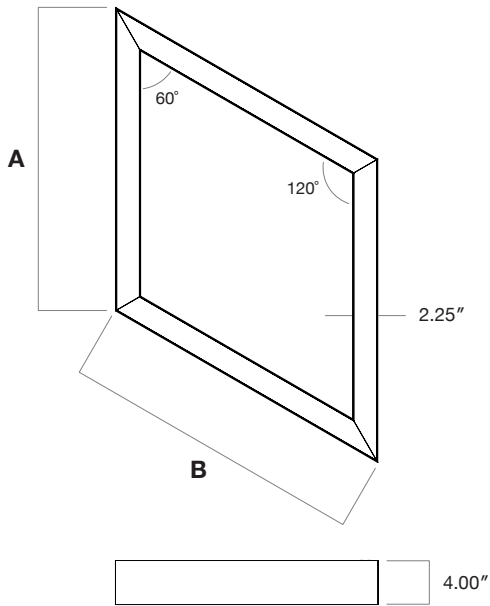

Standard  
Frosted Flat

Frosted  
0.25" Regressed

**Lens Options - Indirect Distribution**

Standard  
Frosted

Batwing

**Dimensions**

Model	A	B
2FT x 2FT	27.1"	27.1"
3FT x 3FT	39.1"	39.1"
4FT x 4FT	51.1"	51.1"

### Mounting

Model	A	B
2FT x 2FT	24.5"	24.5"
3FT x 3FT	36.5"	36.5"
4FT x 4FT	48.5"	48.5"

● Aircraft Cable Mounting Locations (4)