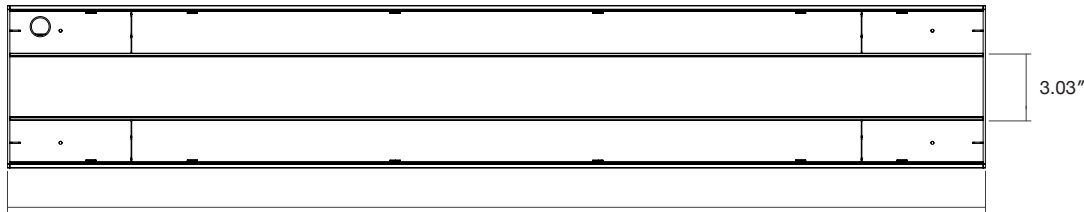

LED

L90>70,000
 Samsung 301 2 McAdam Binning
 4000K 120 Lm/W
 3500K 98%
 3000K 96%
 90 CRI 85%

Lens Options - Direct Distribution

Lens Options - Indirect Distribution

Standard
Frosted

Standard
Frosted

Dimensions

2': 24.2" 3': 36.2" 4': 48.2" 5': 60.2" 6': 72.2" 7': 84.2" 8': 96.2"

Actual Length = NOMINAL +.2"

Top

Bottom

Mounting

Model	Lengths - X
DTL FLT 2	23"
DTL FLT 3	35"
DTL FLT 4	47"
DTL FLT 5	59"
DTL FLT 6	71"
DTL FLT 7	83"
DTL FLT 8	95"