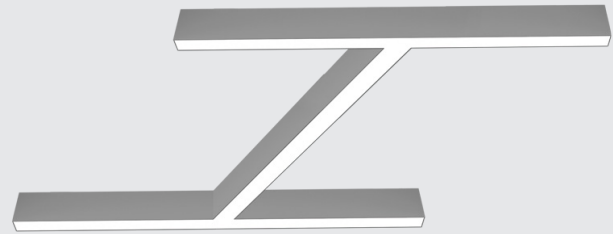

Fixture: _____ QTY: _____ Project : _____

Thinline Double T 60

Suspended

Direct | Direct-Indirect

Architectural luminaire. Double T 60° luminaire. Pendant mounting.
Direct and direct-indirect distribution options. Available in 2 sizes.
2.25" wide. Multiple finishes available.

cULus Listed

Designed and manufactured in North America.

5 Year Warranty.

Performance

4000K - 120 Lm/W | 3500K - 116 Lm/W | 3000K - 112 Lm/W

Ordering Options

Sample Configuration: DTL DT 60 - 4FT x 2FT - D 500 - I 500 - 90 - 4K - U - FR - FR - WH - AC - DIMOFF - N - 2 - N - 5 WIRE - CL - 6 - WH

Model	Size	Direct Lm/ft	Indirect Lm/ft	CRI	Color Temp	Voltage	Direct Lens
DTL DT 60	4FT x 2FT	D 250	I 250	80	27K 2700K	U 120/277V	FR Frosted Flat
	6FT x 3FT	D 500	I 500	90	3K 3000K	H 347V	FRREG Frosted Regressed
	-Custom Sizes Available - Please Consult Factory	D 750	I 750		35K 3500K		
		D 1000	I 1000		4K 4000K		
		D _____	I _____		5K 5000K		
		(custom up to 1200)	(custom up to 1200)				

DTL DT 60

Indirect Lens	Finish	Mounting	Driver	Controls
FR Frosted BATWING Batwing	WH White BLK Black GRY Grey CU Custom	AC Aircraft Cable 10' Standard	DIMOFF 0-10V DIMOFF <i>Optional</i> DALI LUTRON Lutron Ecosystem SR Philips SR ELDO .1% ELDO (347 only 1-10 5%)	N None <i>Optional</i> DMX SNS Philips SNS 300 w/BLD & Daylight CLM Encelium CLM LG LG Dongle BT Bluetooth Mesh EN Enlighted Integral
<i>Indirect Lens: Minimum size 4FT x 2FT</i>	- Contact factory for custom finishes			
____	____	AC	____	____

Circuits	Accessories	Wiring	Wire Color	Wire Length	Canopy Color
1 1 Circuit 2 2 Circuits	N None <i>Optional</i> 10kV 10kV Surge Protection EM Emergency Battery +GTD Generator Transfer Device	5 WIRE 5 Wire (std) <i>Optional</i> N 5 Leads 6 WIRE 6 Wire - Cable (EM - emergency battery option)	CL Clear <i>Optional</i> B Black W White	Length(Ft) - 6Ft Standard	WH White BLK Black CU Custom - Consult factory for custom finishes
____	____	____	____	____	____