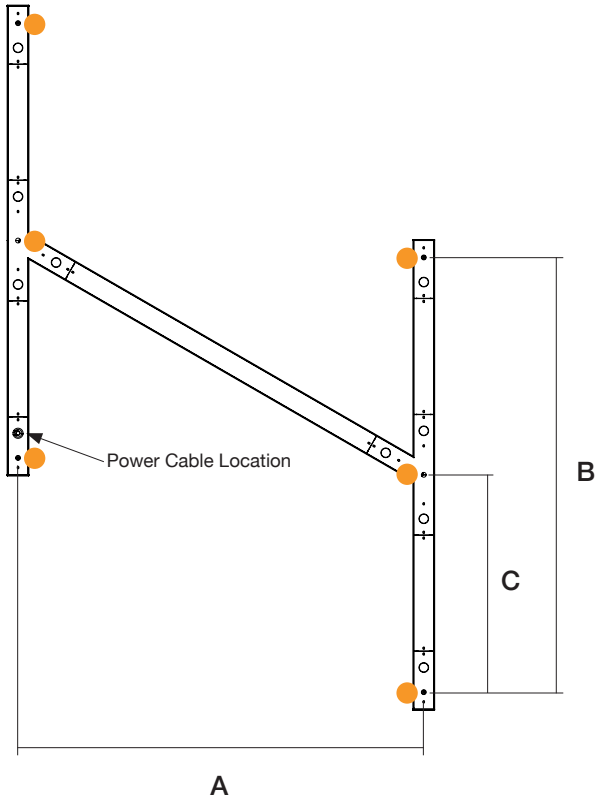

**Lens Options - Indirect Distribution**

Standard  
Frosted Flat

Frosted  
0.25" Regressed

Standard  
Frosted

Batwing

**Dimensions**

Model	A	B	C
4FT x 2FT	44.3"	48.7"	72.9"
6FT x 3FT	65.0"	72.7"	108.9"

Mounting