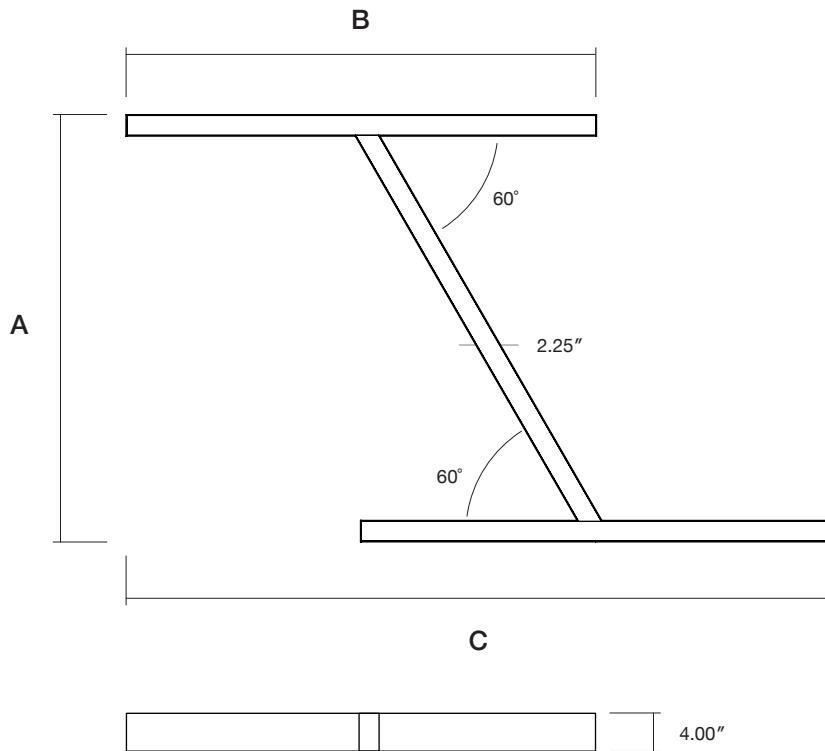

## Suspended

**Direct | Direct-Indirect**

Architectural luminaire. Double T 60° luminaire. Pendant mounting.  
Direct and direct-indirect distribution options. Available in 2 sizes.  
2.25" wide. Multiple finishes available.

**Lens Options - Indirect Distribution**

Standard  
Frosted Flat

Frosted  
0.25" Regressed

Standard  
Frosted

Batwing

**Dimensions**

Model	A	B	C
4FT x 2FT	44.3"	48.7"	72.9"
6FT x 3FT	65.0"	72.7"	108.9"

Mounting