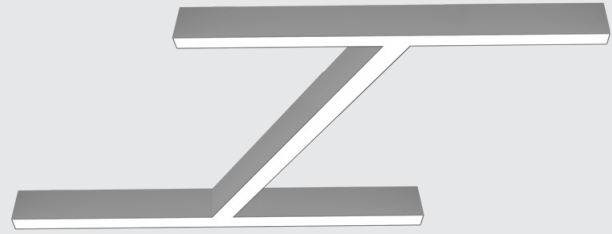

Fixture: _____ QTY: _____ Project : _____

Thinline Double T 120

Suspended

Direct | Direct-Indirect

Architectural luminaire. Double T 120° luminaire. Pendant mounting. Direct and direct-indirect distribution options. Available in 2 sizes. 2.25" wide. Multiple finishes available.

cULus Listed

Designed and manufactured in North America.

5 Year Warranty.

Performance

4000K - 120 Lm/W | 3500K - 116 Lm/W | 3000K - 112 Lm/W

Ordering Options

Sample Configuration: DTL DT 120 - 4FT x 2FT - D 500 - I 500 - 90 - 4K - U - FR - FR - WH - AC - DIMOFF - N - 2 - N - 5 WIRE - CL - 6 - WH

Model	Size	Direct Lm/ft	Indirect Lm/ft	CRI	Color Temp	Voltage	Direct Lens
DTL DT 120	4FT x 2FT	D 250	I 250	80	27K 2700K	U 120/277V	FR Frosted Flat
	6FT x 3FT	D 500	I 500	90	3K 3000K	H 347V	FRREG Frosted Regressed
	-Custom Sizes Available - Please Consult Factory	D 750	I 750		35K 3500K		
		D 1000	I 1000		4K 4000K		
		D _____	I _____		5K 5000K		
		(custom up to 1200)	(custom up to 1200)				

DTL DT 120							

Indirect Lens	Finish	Mounting	Driver	Controls
FR Frosted BATWING Batwing	WH White BLK Black GRY Grey CU Custom	AC Aircraft Cable 10' Standard	DIMOFF 0-10V DIMOFF <i>Optional</i> DALI LUTRON SR Lutron Ecosystem ELDO Philips SR .1% ELDO (347 only 1-10 5%)	N None <i>Optional</i> DMX SNS Philips SNS 300 w/BLD & Daylight CLM Encelium CLM LG LG Dongle BT Bluetooth Mesh EN Enlighted Integral
Indirect Lens: Minimum size 4FT x 2FT		- Contact factory for custom finishes		
		AC		

Circuits	Accessories	Wiring	Wire Color	Wire Length	Canopy Color
1 1 Circuit 2 2 Circuits	N None <i>Optional</i> 10kV 10kV Surge Protection EM Emergency Battery +GTD Generator Transfer Device	5 WIRE 5 Wire(std) <i>Optional</i> N 5 Leads 6 WIRE 6 Wire - Cable (EM - emergency battery option)	CL Clear <i>Optional</i> B Black W White	Length(Ft) - 6Ft Standard	WH White BLK Black CU Custom - Consult factory for custom finishes