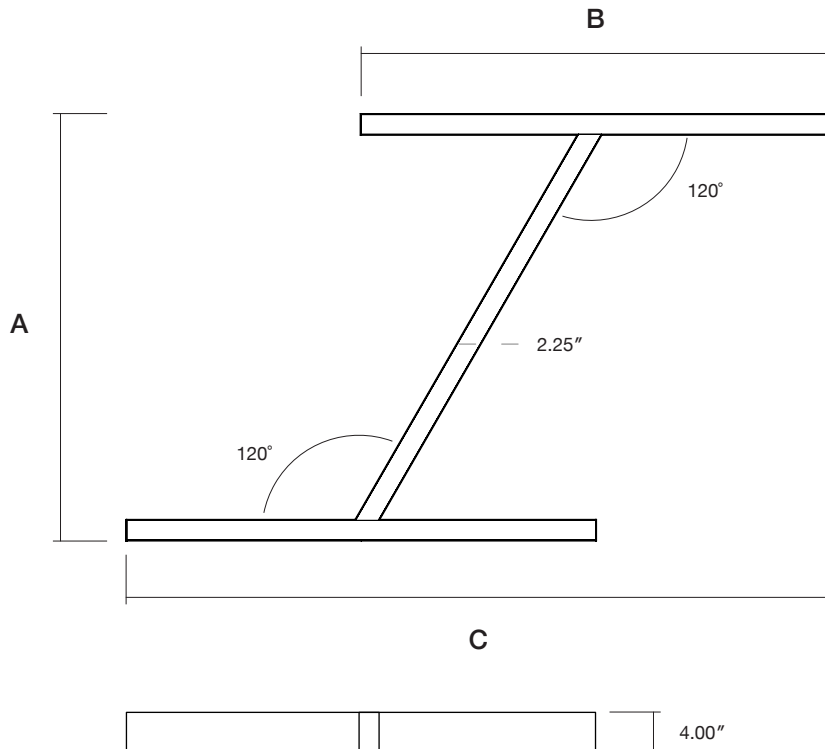

**Lens Options - Indirect Distribution**

Standard  
Frosted Flat

Frosted  
0.25" Regressed

Standard  
Frosted

Batwing

**Dimensions**

Model	A	B	C
4FT x 2FT	44.3"	48.7"	72.9"
6FT x 3FT	65.0"	72.7"	108.9"

**Mounting**