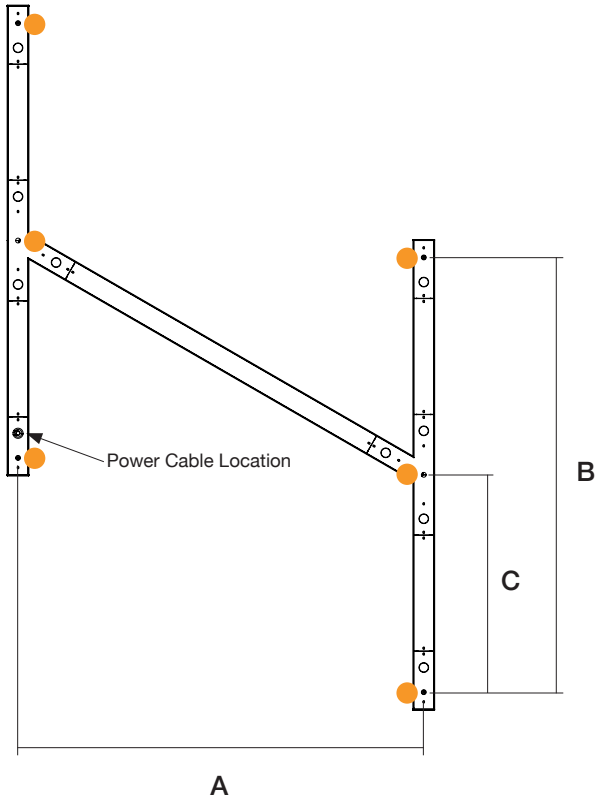

**Lens Options - Indirect Distribution**

Standard  
Frosted Flat

Frosted  
0.25" Regressed

Standard  
Frosted

Batwing

**Dimensions**

Model	A	B	C
4FT x 2FT	44.3"	48.7"	72.9"
6FT x 3FT	65.0"	72.7"	108.9"

**Mounting**