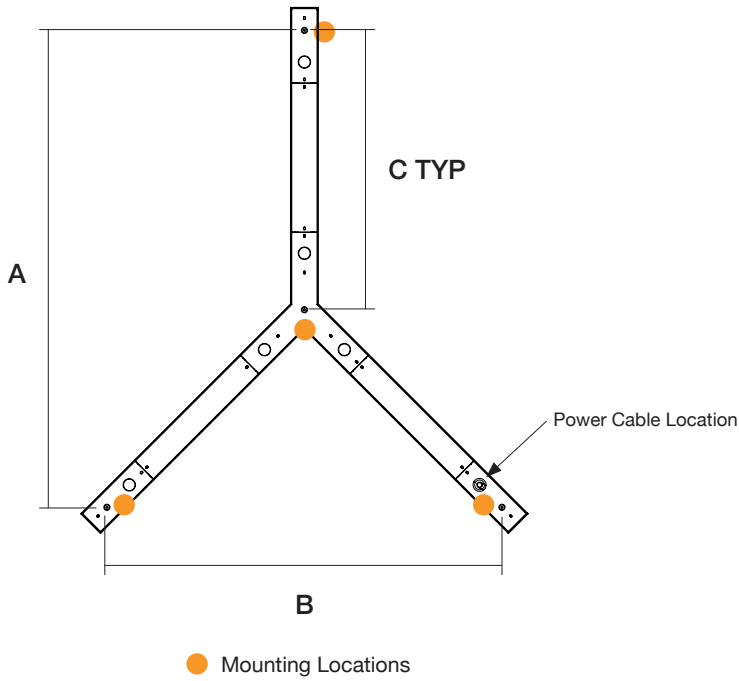

Standard
Frosted Flat

Frosted
0.25" Regressed

Lens Options - Indirect Distribution

Standard
Frosted

Batwing

Dimensions

Model	A	B
3 x 2FT	42.36"	36.00"
3 x 3FT	67.19"	52.97"
3 x 4FT	89.35"	69.94"

Mounting