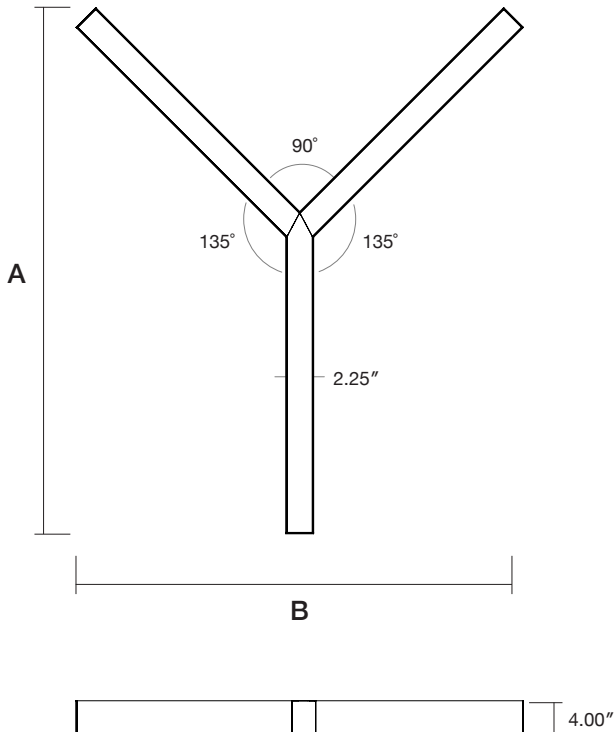

Fixture: _____ QTY: _____ Project : _____

Thinline Y 135

Suspended

Direct | Direct-Indirect

Architectural luminaire. 135° Y Shaped fixture. Pendant mounting. Direct and direct-indirect distribution options. Available in 3 sizes. 2.25" wide. Multiple finishes.

Standard
Frosted Flat

Frosted
0.25" Regressed

Lens Options - Indirect Distribution

Standard
Frosted

Batwing

Dimensions

Model	A	B
3 x 2FT	42.36"	36.00"
3 x 3FT	67.19"	52.97"
3 x 4FT	89.35"	69.94"

Mounting

Model	A	B	C
3 x 2FT	41.56"	31.82"	22.50"
3 x 3FT	63.75"	48.79"	34.50"
3 x 4FT	85.92"	65.76"	46.50"

Finish Options

Standard Finishes

Grey
RAL 7046
Sandtex

White
RAL 9003
Sandtex

Black
RAL 9004
Sandtex

Custom Finishes