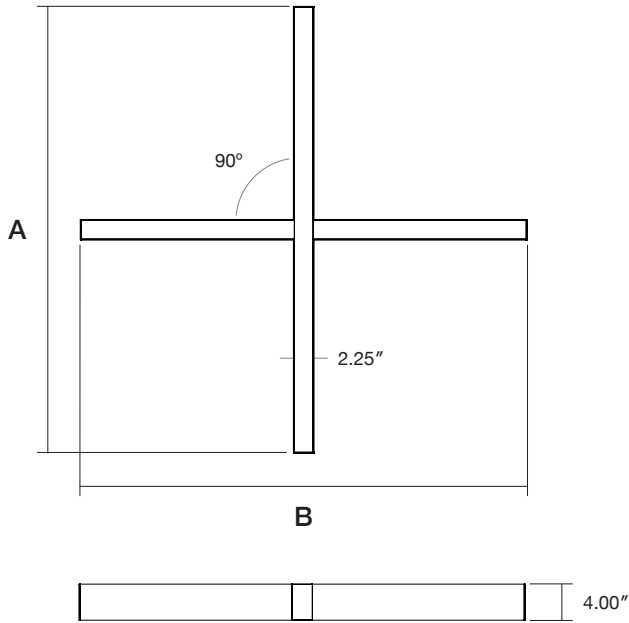

## Suspended

Direct | Direct-Indirect

Architectural luminaire. 90° X Shaped light fixture. Pendant mounting.  
Direct and direct-indirect distribution options. Available in 3 sizes.  
2.25" wide. Multiple finishes.

### Ordering Options

**Sample Configuration:** DTL X 90 - 4FT x 2FT - D 500 - I 500 - 90 - 4K - U - FR - FR - WH - AC - DIMOFF - N - 2 - N - 5 WIRE - CL - 6 - WH

Model	Size	Direct Lm/ft	Indirect Lm/ft	CRI	Color Temp	Voltage	Direct Lens
DTL X 90	4 x 2FT	D 250	I 250	80	27K 2700K	U 120/277V	FR Frosted Flat
	4 x 3FT	D 500	I 500	90	3K 3000K	H 347V	FRREG Frosted Regressed
	4 x 4FT	D 750	I 750		35K 3500K		
		D 1000	I 1000		4K 4000K		
	-Custom Sizes Available - Please Consult Factory	D _____ (custom up to 1200)	I _____ (custom up to 1200)		5K 5000K		

**Lens Options - Direct Distribution**

Standard  
Frosted Flat

Frosted  
0.25" Regressed

**Lens Options - Indirect Distribution**

Standard  
Frosted

Batwing

**Dimensions**

Model	A	B
4 x 2FT	48.71"	48.71"
4 x 3FT	72.71"	72.71"
4 x 4FT	96.71"	96.71"

### Mounting

Model	A	B
4 x 2FT	45.00"	22.50"
4 x 3FT	69.00"	34.50"
4 x 4FT	93.00"	46.50"

● Mounting Locations