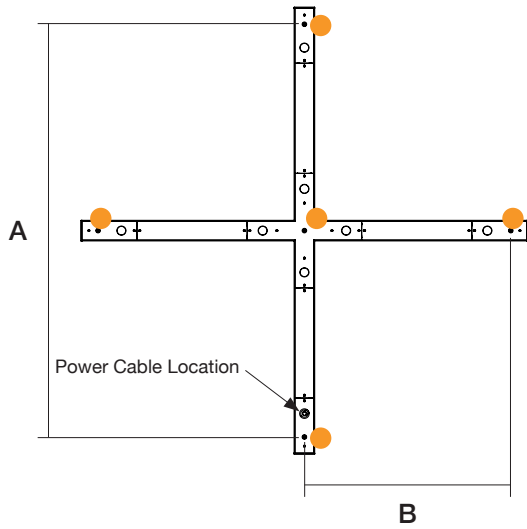

**Lens Options - Direct Distribution**

Standard  
Frosted Flat

Frosted  
0.25" Regressed

**Lens Options - Indirect Distribution**

Standard  
Frosted

Batwing

**Dimensions**

Model	A	B
4 x 2FT	48.71"	48.71"
4 x 3FT	72.71"	72.71"
4 x 4FT	96.71"	96.71"

### Mounting

Model	A	B
4 x 2FT	45.00"	22.50"
4 x 3FT	69.00"	34.50"
4 x 4FT	93.00"	46.50"

● Mounting Locations