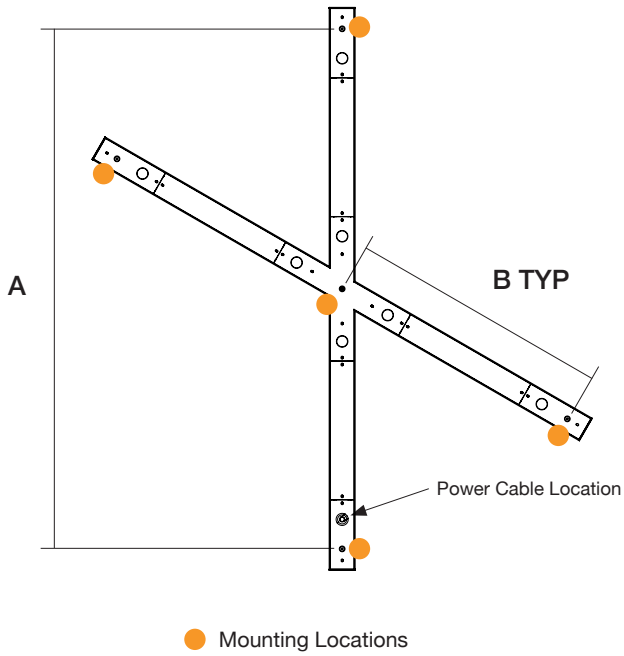

Mounting

Model	A	B
4 x 2FT	45.00"	22.50"
4 x 3FT	69.00"	34.50"
4 x 4FT	93.00"	46.50"

Finish Options

Standard Finishes

Grey
RAL 7046
Sandtex

White
RAL 9003
Sandtex

Black
RAL 9004
Sandtex

Custom Finishes

Orange
RAL 2009
Sandtex

Green
RAL 6010
Sandtex

Blue
RAL 5012
Sandtex

Yellow
RAL 1037
Sandtex

Additional finishes - Please contact factory