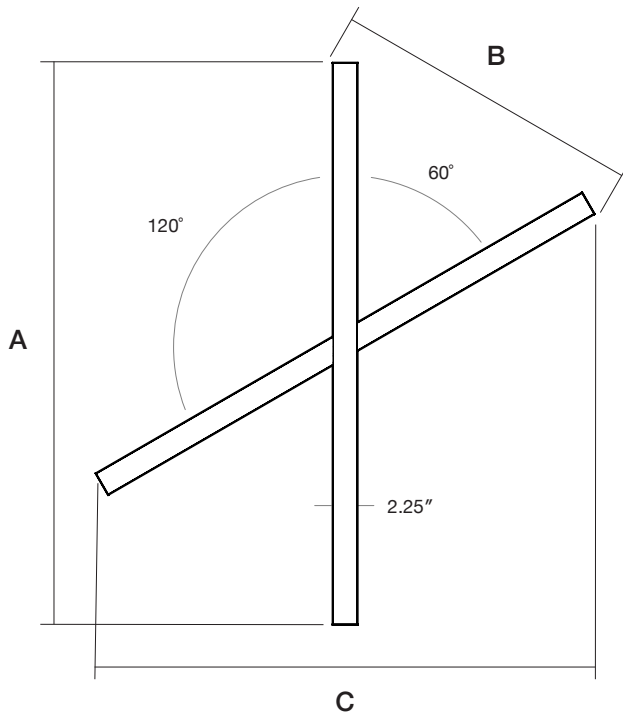

## Suspended

Direct | Direct-Indirect

Architectural luminaire. 60° X Shaped light fixture. Pendant mounting. Direct and direct-indirect distribution options. Available in 3 sizes. 2.25" wide. Multiple finishes.

**Lens Options - Indirect Distribution**

Standard  
Frosted Flat

Frosted  
0.25" Regressed

Standard  
Frosted

Batwing

**Dimensions**

| Model   | A      | B      | C      |
|---------|--------|--------|--------|
| 4 x 2FT | 48.71" | 26.27" | 43.28" |
| 4 x 3FT | 72.71" | 37.27" | 64.06" |
| 4 x 4FT | 96.71" | 50.27" | 84.85" |