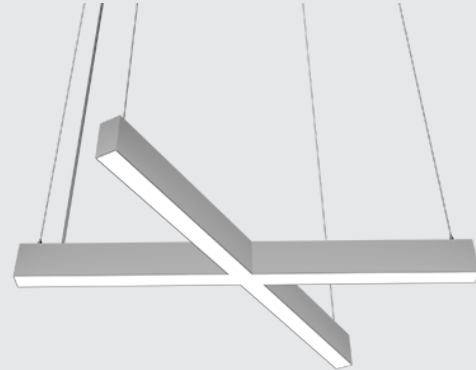

Fixture: _____ QTY: _____ Project : _____

Thinline X 60

Suspended

Direct | Direct-Indirect

Architectural luminaire. 60° X Shaped light fixture. Pendant mounting. Direct and direct-indirect distribution options. Available in 3 sizes. 2.25" wide. Multiple finishes.

cULus Listed

Designed and manufactured in North America. 5 Year Warranty.

Performance

4000K - 120 Lm/W | 3500K - 116 Lm/W | 3000K - 112 Lm/W

Ordering Options

Sample Configuration: DTL X 60 - 4FT x 2FT - D 500 - I 500 - 90 - 4K - U - FR - FR - WH - AC - DIMOFF - N - 2 - N - 5 WIRE - CL - 6 - WH

Model	Size	Direct Lm/ft	Indirect Lm/ft	CRI	Color Temp	Voltage	Direct Lens
DTL X 60	4 x 2FT	D 250	I 250	80	27K 2700K	U 120/277V	FR Frosted Flat
	4 x 3FT	D 500	I 500	90	3K 3000K	H 347V	FRREG Frosted Regressed
	4 x 4FT	D 750	I 750		35K 3500K		
		D 1000	I 1000		4K 4000K		
		D _____	I _____		5K 5000K		
	-Custom Sizes Available - Please Consult Factory	(custom up to 1200)	(custom up to 1200)				
DTL X 60	____	____	____	____	____	____	____

Indirect Lens	Finish	Mounting	Driver	Controls
FR Frosted BATWING Batwing	WH White BLK Black GRY Grey CU Custom	AC Aircraft Cable 10' Standard	DIMOFF 0-10V DIMOFF <i>Optional</i> DALI LUTRON SR Philips SR ELDO .1% ELDO (347 only 1-10 5%)	N None <i>Optional</i> DMX SNS Philips SNS 300 w/BLD & Daylight CLM Encelium CLM LG LG Dongle BT Bluetooth Mesh EN Enlighted Integral
<i>Indirect Lens: Minimum size 4FT x 2FT</i>				
____	____	AC	____	____

Circuits	Accessories	Wiring	Wire Color	Wire Length	Canopy Color
1 1 Circuit 2 2 Circuits	N None <i>Optional</i> 10kV 10kV Surge Protection EM Emergency Battery +GTD Generator Transfer Device	5 WIRE 5 Wire(std) <i>Optional</i> N 5 Leads 6 WIRE 6 Wire - Cable (EM - emergency battery option)	CL Clear <i>Optional</i> B Black W White	Length(Ft) - 6Ft Standard	WH White BLK Black CU Custom - Consult factory for custom finishes
____	____	____	____	____	____