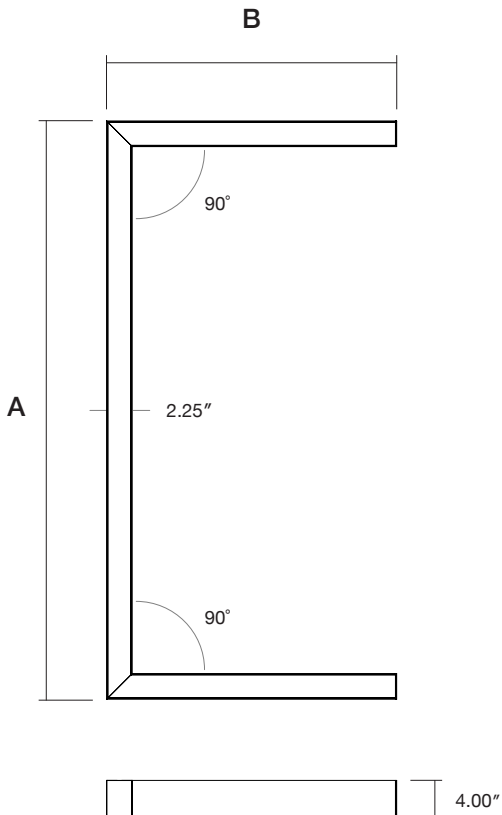

Fixture: _____ QTY: _____ Project : _____

Thinline U 90

Suspended

Direct | Direct-Indirect

Architectural luminaire. 90° U Shaped luminaire. Pendant mounting. Direct and direct-indirect distribution options. Available in 2 sizes. 2.25" wide. Multiple finishes available.

Model	Size	Direct Lm/ft	Indirect Lm/ft	CRI	Color Temp	Voltage	Direct Lens
DTL U 90	4FT x 2FT	D 250	I 250	80	27K 2700K	U 120/277V	FR Frosted Flat
	6FT x 3FT	D 500	I 500	90	3K 3000K	H 347V	FRREG Frosted Regressed
	-Custom Sizes Available - Please Consult Factory	D 750	I 750		35K 3500K		
		D 1000	I 1000		4K 4000K		
		D _____ (custom up to 1200)	I _____ (custom up to 1200)		5K 5000K		
DTL U 90	<input type="text"/>	<input type="text"/>	<input type="text"/>	<input type="text"/>	<input type="text"/>	<input type="text"/>	<input type="text"/>

Standard
Frosted Flat

Frosted
0.25" Regressed

Lens Options - Indirect Distribution

Standard
Frosted

Batwing

Dimensions

Model	A	B
4FT x 2FT	50.8"	25.5"
6FT x 3FT	74.8"	37.5"

Mounting