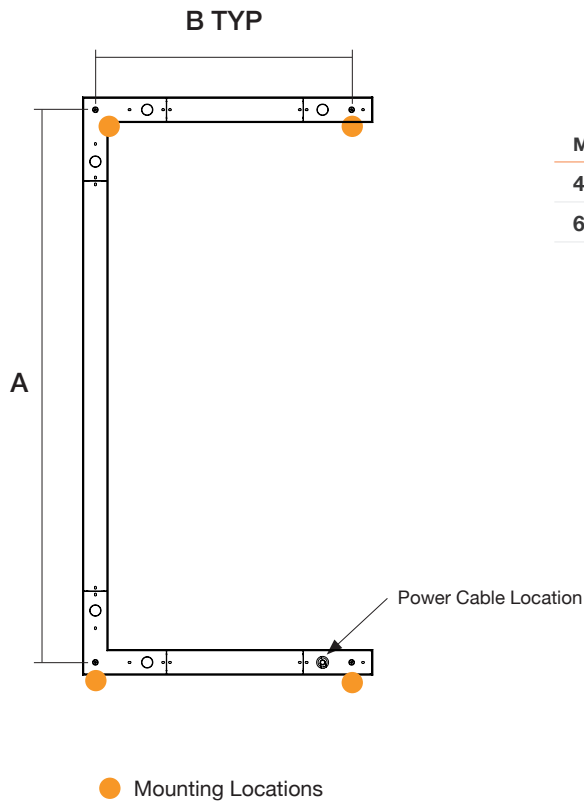

Standard
Frosted Flat

Frosted
0.25" Regressed

Lens Options - Indirect Distribution

Standard
Frosted

Batwing

Dimensions

Model	A	B
4FT x 2FT	50.8"	25.5"
6FT x 3FT	74.8"	37.5"

Mounting