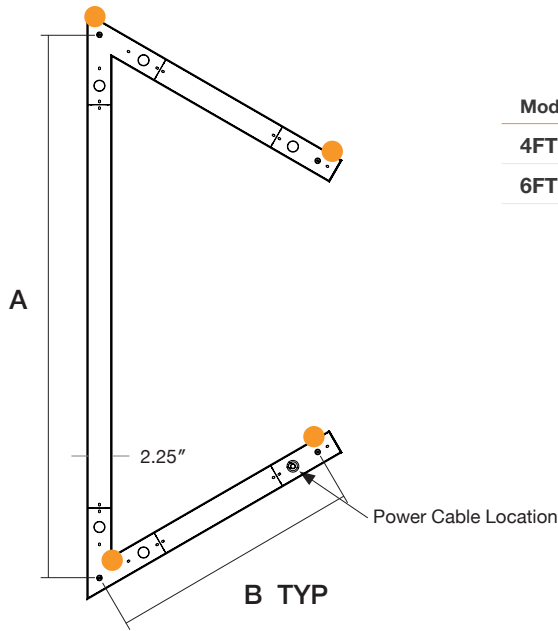

**Lens Options - Indirect Distribution**

Standard  
Frosted Flat

Frosted  
0.25" Regressed

Standard  
Frosted

Batwing

**Dimensions**

Model	A	B
4FT x 2FT	52.4"	22.8"
6FT x 3FT	76.4"	33.2"

Mounting