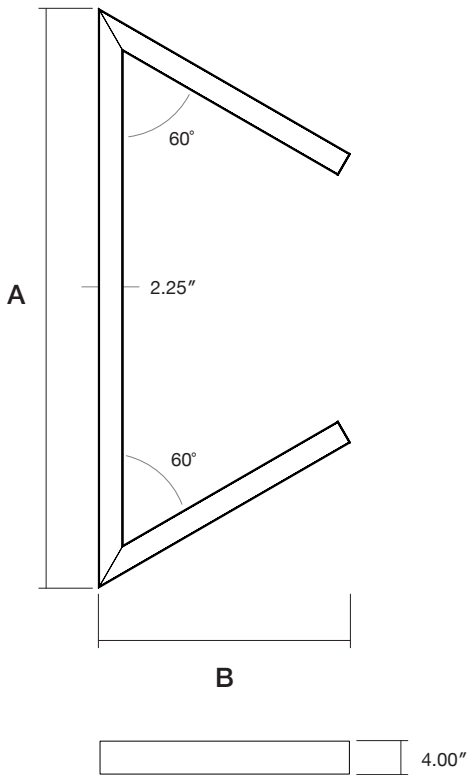

## Suspended

**Direct | Direct-Indirect**

Architectural luminaire. 60° U Shaped luminaire. Pendant mounting. Direct and direct-indirect distribution options. Available in 2 sizes. 2.25" wide. Multiple finishes available.

**Lens Options - Indirect Distribution**

Standard  
Frosted Flat

Frosted  
0.25" Regressed

Standard  
Frosted

Batwing

**Dimensions**

Model	A	B
4FT x 2FT	52.4"	22.8"
6FT x 3FT	76.4"	33.2"

Mounting