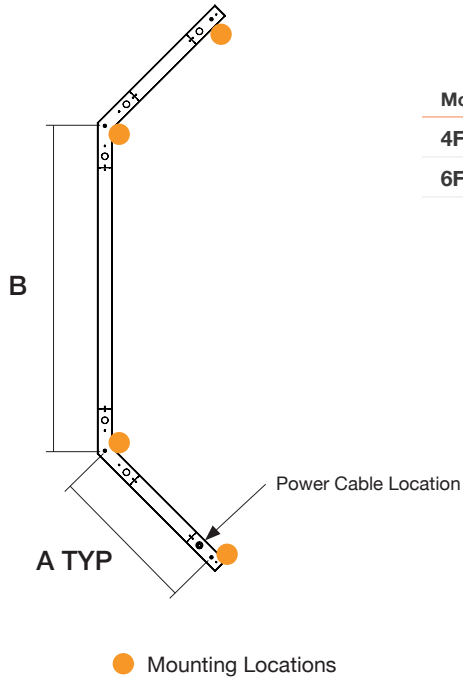

Lens Options - Indirect Distribution

Standard
Frosted Flat

Frosted
0.25" Regressed

Standard
Frosted

Batwing

Dimensions

Model	A	B
4FT x 2FT	19.1"	84.5"
6FT x 3FT	27.6"	125.5"

Mounting