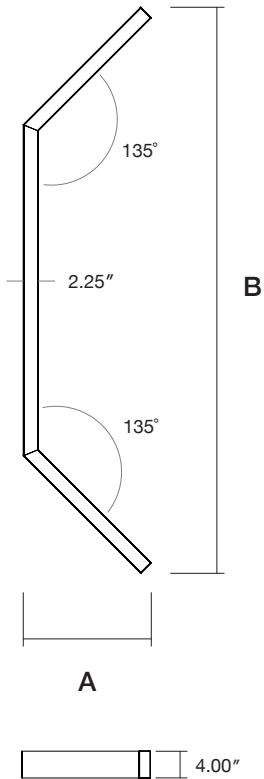

Fixture: _____ QTY: _____ Project : _____

Thinline U 135

Suspended

Direct | Direct-Indirect

Architectural luminaire. 135° U Shaped fixture. Pendant mounting.
 Direct and direct-indirect distribution options. Available in 2 sizes.
 2.25" wide. Multiple finishes available.

Model	Size	Direct Lm/ft	Indirect Lm/ft	CRI	Color Temp	Voltage	Direct Lens
DTL U 135	4FT x 2FT	D 250	I 250	80	27K 2700K	U 120/277V	FR Frosted Flat
	6FT x 3FT	D 500	I 500	90	3K 3000K	H 347V	FRREG Frosted Regressed
		D 750	I 750		35K 3500K		
		D 1000	I 1000		4K 4000K		
		D _____ <i>(custom up to 1200)</i>	I _____ <i>(custom up to 1200)</i>		5K 5000K		
	<i>-Custom Sizes Available - Please Consult Factory</i>						

Lens Options - Indirect Distribution

Standard
Frosted Flat

Frosted
0.25" Regressed

Standard
Frosted

Batwing

Dimensions

Model	A	B
4FT x 2FT	19.1"	84.5"
6FT x 3FT	27.6"	125.5"

Mounting

Model	A	B
4FT x 2FT	22.5"	48.5"
6FT x 3FT	34.5"	72.5"

Finish Options

Standard Finishes

Grey
RAL 7046
Sandtex

White
RAL 9003
Sandtex

Black
RAL 9004
Sandtex

Custom Finishes

Orange
RAL 2009
Sandtex