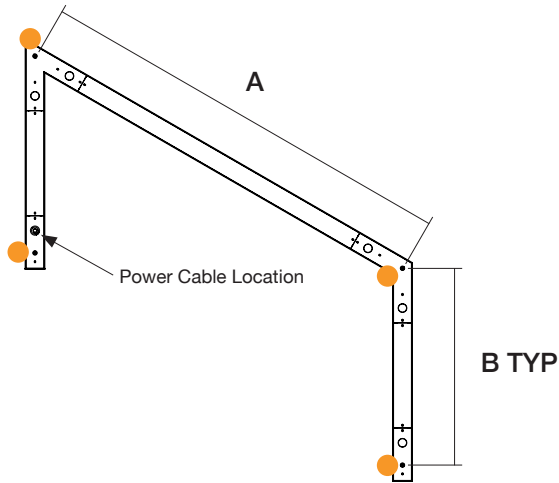

Standard  
Frosted Flat

Frosted  
0.25" Regressed

**Lens Options - Indirect Distribution**

Standard  
Frosted

Batwing

**Dimensions**

Model	A	B
4FT x 2FT	22.8"	51.1"
6FT x 3FT	33.2"	75.1"

**Mounting**