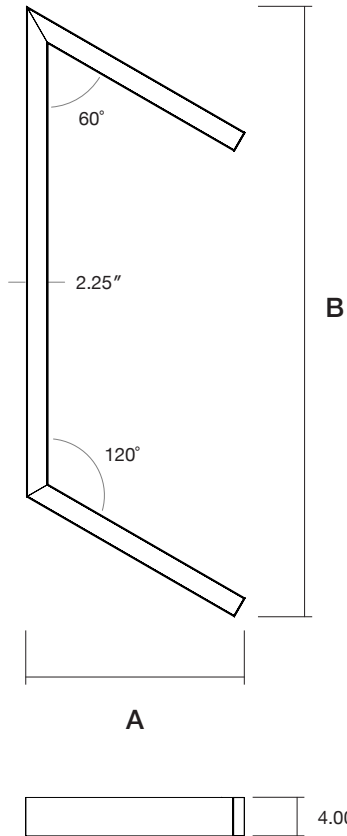

## Suspended

**Direct | Direct-Indirect**

Architectural luminaire. 120/60° U Shaped luminaire. Pendant mounting. Direct and direct-indirect distribution options. Available in 2 sizes. 2.25" wide. Multiple finishes available.

### Ordering Options

**Sample Configuration:** DTL U 120/60 - 4FT x 2FT - D 500 - I 500 - 90 - 4K - U - FR - FR - WH - AC - DIMOFF - N - 2 - N - 5 WIRE - CL - 6 - WH

Model	Size	Direct Lm/ft	Indirect Lm/ft	CRI	Color Temp	Voltage	Direct Lens
DTL U 120/60	4FT x 2FT	<b>D 250</b>	<b>I 250</b>	80	<b>27K</b> 2700K	<b>U</b> 120/277V	<b>FR</b> Frosted Flat
	6FT x 3FT	<b>D 500</b>	<b>I 500</b>	90	<b>3K</b> 3000K	<b>H</b> 347V	<b>FRREG</b> Frosted Regressed
	-Custom Sizes Available - Please Consult Factory	<b>D 750</b>	<b>I 750</b>		<b>35K</b> 3500K		
		<b>D 1000</b>	<b>I 1000</b>		<b>4K</b> 4000K		
		<b>D _____</b>	<b>I _____</b>		<b>5K</b> 5000K		
		(custom up to 1200)	(custom up to 1200)				

Standard  
Frosted Flat

Frosted  
0.25" Regressed

**Lens Options - Indirect Distribution**

Standard  
Frosted

Batwing

**Dimensions**

Model	A	B
4FT x 2FT	22.8"	51.1"
6FT x 3FT	33.2"	75.1"

**Mounting**

Model	A	B
4FT x 2FT	48.5"	22.5"
6FT x 3FT	72.5"	34.5"

● Mounting Locations

**Finish Options**

**Standard Finishes**

Grey  
RAL 7046  
Sandtex

White  
RAL 9003  
Sandtex

Black  
RAL 9004  
Sandtex

**Custom Finishes**