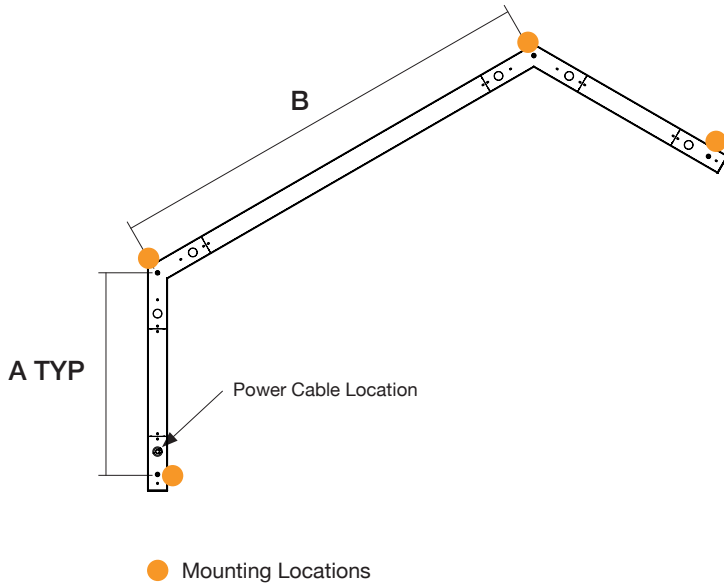

Lens Options - Indirect Distribution

Standard
Frosted Flat

Frosted
0.25" Regressed

Standard
Frosted

Batwing

Dimensions

Model	A	B
4FT x 2FT	22.8"	74.8"
6FT x 3FT	33.2"	110.8"

Mounting