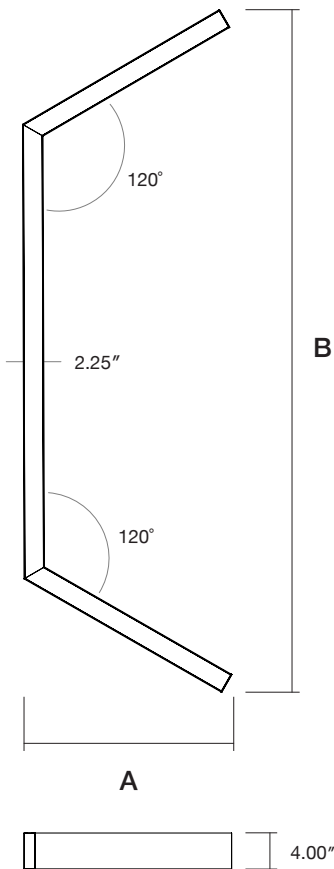

Fixture: _____ QTY: _____ Project : _____

Thinline U 120

Suspended

Direct | Direct-Indirect

Architectural luminaire. 120° U Shaped luminaire. Pendant mounting.
 Direct and direct-indirect distribution options. Available in 2 sizes.
 2.25" wide. Multiple finishes available.

Model	Size	Direct Lm/ft	Indirect Lm/ft	CRI	Color Temp	Voltage	Direct Lens
DTL U 120	4FT x 2FT	D 250	I 250	80	27K 2700K	U 120/277V	FR Frosted Flat
	6FT x 3FT	D 500	I 500	90	3K 3000K	H 347V	FRREG Frosted Regressed
		D 750	I 750		35K 3500K		
		D 1000	I 1000		4K 4000K		
		D _____ (custom up to 1200)	I _____ (custom up to 1200)		5K 5000K		
	-Custom Sizes Available - Please Consult Factory						

Lens Options - Indirect Distribution

Standard
Frosted Flat

Frosted
0.25" Regressed

Standard
Frosted

Batwing

Dimensions

Model	A	B
4FT x 2FT	22.8"	74.8"
6FT x 3FT	33.2"	110.8"

Mounting

Model	A	B
4FT x 2FT	22.5"	48.5"
6FT x 3FT	34.5"	72.5"

Finish Options

Standard Finishes

Grey
RAL 7046
Sandtex

White
RAL 9003
Sandtex

Black
RAL 9004
Sandtex

Custom Finishes

Orange
RAL 2009
Sandtex