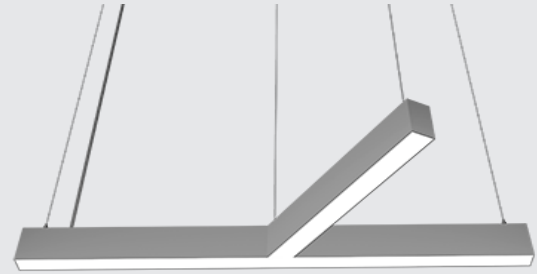

Fixture: _____ QTY: _____ Project : _____

Thinline T 60/120

Suspended

Direct | Direct-Indirect

Architectural luminaire. 60/120° T Shaped luminaire. Pendant mounting. Direct and direct-indirect distribution options. Available in 3 sizes. 2.25" wide. Multiple finishes.

cULus Listed

Designed and manufactured in North America.
5 Year Warranty.

Performance

4000K - 120 Lm/W | 3500K - 116 Lm/W | 3000K - 112 Lm/W

Ordering Options

Sample Configuration: DTL T 60/120 - 4FT x 2FT - D 500 - I 500 - 90 - 4K - U - FR - FR - WH - AC - DIMOFF - N - 2 - N - 5 WIRE - CL - 6 - WH

Model	Size	Direct Lm/ft	Indirect Lm/ft	CRI	Color Temp	Voltage	Direct Lens
DTL T 90	4FT x 2FT	D 250	I 250	80	27K 2700K	U 120/277V	FR Frosted Flat
	6FT x 3FT	D 500	I 500	90	3K 3000K	H 347V	FRREG Frosted Regressed
	8FT x 4FT	D 750	I 750		35K 3500K		
		D 1000	I 1000		4K 4000K		
		D _____	I _____		5K 5000K		
	-Custom Sizes Available - Please Consult Factory	(custom up to 1200)	(custom up to 1200)				