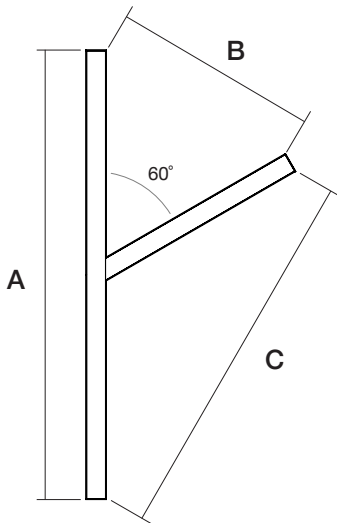

Lens Options - Direct Distribution

Standard
Frosted Flat

Frosted
0.25" Regressed

Lens Options - Indirect Distribution

Standard
Frosted

Batwing

Dimensions

T 60°

Model 60°	A	B	C
4FT x 2FT	48.7"	22.4"	41.1"
6FT x 3FT	72.7"	34.4"	61.8"
8FT x 4FT	96.7"	50.3"	84.4"

T 120°

Model 120°	A	B	C
4FT x 2FT	48.7"	22.4"	41.1"
6FT x 3FT	72.7"	61.8"	34.4"
8FT x 4FT	96.7"	46.4"	82.6"

Mounting

● Mounting Locations

Model 60°	A	B	C
4FT x 2FT	45"	22.5	38.9"
6FT x 3FT	69.0"	34.5	59.8"
8FT x 4FT	93.0"	46.5"	80.5"

Model 120°	A	B	C
4FT x 2FT	45.0"	22.5"	39.9"
6FT x 3FT	69.0"	34.5"	59.8
8FT x 4FT	93.0"	46.5"	80.5"