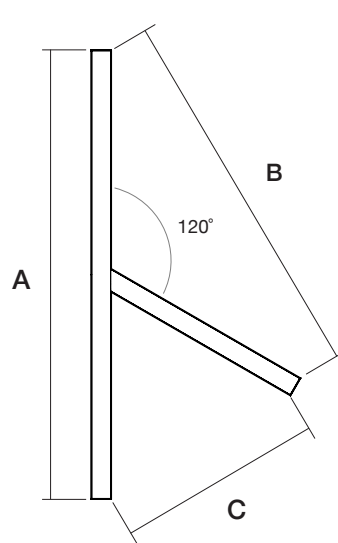

Fixture: _____ QTY: _____ Project : _____

Thinline T 60/120

Suspended

Direct | Direct-Indirect

Architectural luminaire. 60/120° T Shaped luminaire. Pendant mounting. Direct and direct-indirect distribution options. Available in 3 sizes. 2.25" wide. Multiple finishes.

Lens Options - Direct Distribution

Standard
Frosted Flat

Frosted
0.25" Regressed

Lens Options - Indirect Distribution

Standard
Frosted

Batwing

Dimensions

T 60°

Model 60°	A	B	C
4FT x 2FT	48.7"	22.4"	41.1"
6FT x 3FT	72.7"	34.4"	61.8"
8FT x 4FT	96.7"	50.3"	84.4"

T 120°

Model 120°	A	B	C
4FT x 2FT	48.7"	22.4"	41.1"
6FT x 3FT	72.7"	61.8"	34.4"
8FT x 4FT	96.7"	46.4"	82.6"

Mounting

● Mounting Locations

Model 60°	A	B	C
4FT x 2FT	45"	22.5	38.9"
6FT x 3FT	69.0"	34.5	59.8"
8FT x 4FT	93.0"	46.5"	80.5"

Model 120°	A	B	C
4FT x 2FT	45.0"	22.5"	39.9"
6FT x 3FT	69.0"	34.5"	59.8
8FT x 4FT	93.0"	46.5"	80.5"