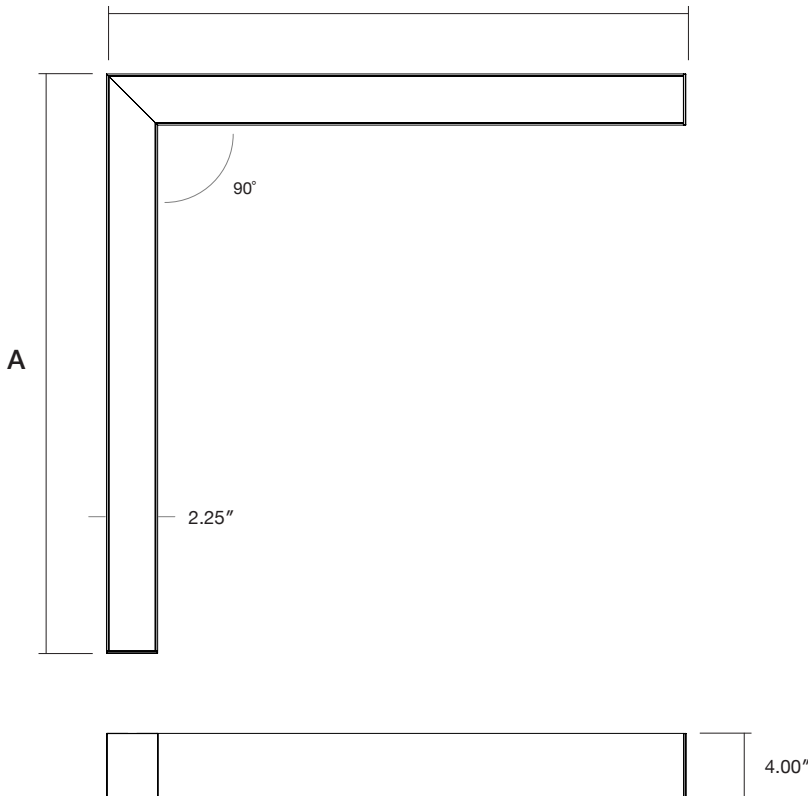

Fixture: _____ QTY: _____ Project : _____

Thinline L 90

Suspended

Direct | Direct-Indirect

Architectural luminaire. 90° L Shaped fixture. Pendant mounting.
Direct and direct-indirect distribution options. Available in 3 sizes.
2.25" wide. Multiple finishes available.

Lens Options - Indirect Distribution

Standard
Frosted Flat

Frosted
0.25" Regressed

Standard
Frosted

Batwing

Dimensions

| Model | A | B |
|-----------|-------|-------|
| 2FT x 2FT | 25.5" | 25.5" |
| 3FT x 3FT | 37.5" | 37.5" |
| 4FT x 4FT | 49.5" | 49.5" |

Mounting

| Model | A | B |
|-----------|--------|--------|
| 2FT x 2FT | 22.50" | 22.50" |
| 3FT x 3FT | 34.50" | 34.50" |
| 4FT x 4FT | 46.50" | 46.50" |

Finish Options

Standard Finishes

Grey
RAL 7046
Sandtex