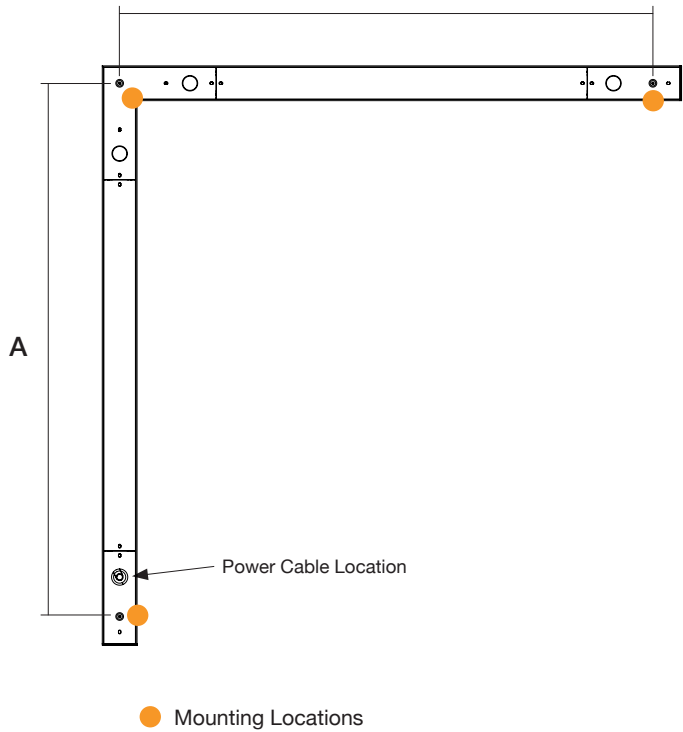

Mounting

Model	A	B
2FT x 2FT	22.50"	22.50"
3FT x 3FT	34.50"	34.50"
4FT x 4FT	46.50"	46.50"

Finish Options

Standard Finishes

Grey
RAL 7046
Sandtex

White
RAL 9003
Sandtex

Black
RAL 9004
Sandtex

Custom Finishes

Orange
RAL 2009
Sandtex

Green
RAL 6010
Sandtex

Blue
RAL 5012
Sandtex

Yellow
RAL 1037
Sandtex

Additional finishes - Please contact factory