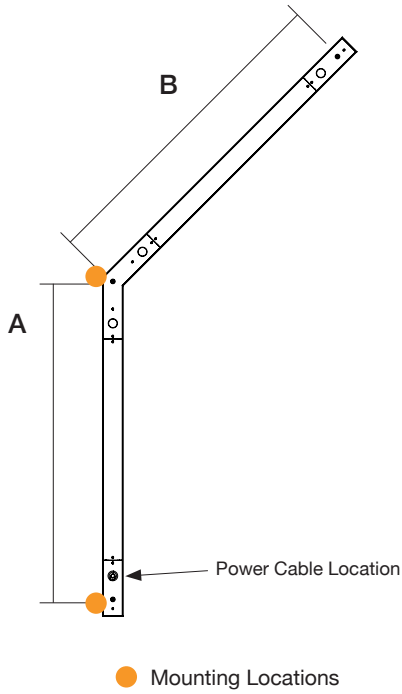

Mounting

Model	A	B
2FT x 2FT	22.5"	22.5"
3FT x 3FT	34.5"	34.5"
4FT x 4FT	46.5"	46.5"

Finish Options

Standard Finishes

Grey
RAL 7046
Sandtex

White
RAL 9003
Sandtex

Black
RAL 9004
Sandtex

Custom Finishes

Orange
RAL 2009
Sandtex

Green
RAL 6010
Sandtex

Blue
RAL 5012
Sandtex

Yellow
RAL 1037
Sandtex

Additional finishes - Please contact factory