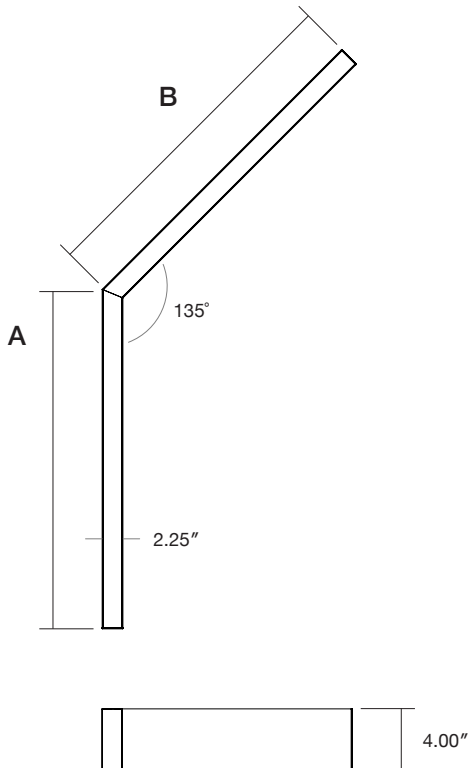

## Suspended

Direct | Direct-Indirect

Architectural luminaire. 135° L Shaped fixture. Pendant mounting. Direct and direct-indirect distribution options. Available in 3 sizes. 2.25" wide. Multiple finishes available.

### Ordering Options

Sample Configuration: DTL L 135 - 2FT x 2FT - D 500 - I 500 - 90 - 4K - U - FR - FR - WH - AC - DIMOFF - N - 2 - N - 5 WIRE - CL - 6 - WH

Model	Size	Direct Lm/ft	Indirect Lm/ft	CRI	Color Temp	Voltage	Direct Lens
DTL L 135	2FT x 2FT	D 250	I 250	80	27K 2700K	U 120/277V	FR Frosted Flat
	3FT x 3FT	D 500	I 500	90	3K 3000K	H 347V	FRREG Frosted Regressed
	4FT x 4FT	D 750	I 750		35K 3500K		
		D 1000	I 1000		4K 4000K		
		D _____	I _____		5K 5000K		
	-Custom Sizes Available - Please Consult Factory	(custom up to 1200)	(custom up to 1200)				

Standard  
Frosted Flat

Frosted  
0.25" Regressed

**Lens Options - Indirect Distribution**

Standard  
Frosted

Batwing

**Dimensions**

Model	A	B
2FT x 2FT	24.8"	24.8"
3FT x 3FT	36.8"	36.8"
4FT x 4FT	48.8"	48.8"

Mounting

Model	A	B
2FT x 2FT	22.5"	22.5"
3FT x 3FT	34.5"	34.5"
4FT x 4FT	46.5"	46.5"

Finish Options

Standard Finishes

Grey  
RAL 7046  
Sandtex

White  
RAL 9003  
Sandtex

Black  
RAL 9004  
Sandtex

Custom Finishes