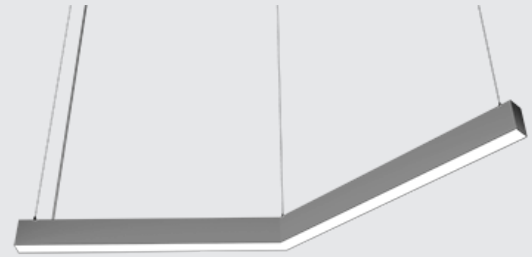

Fixture: _____ QTY: _____ Project : _____

Thinline L 135

Suspended

Direct | Direct-Indirect

Architectural luminaire. 135° L Shaped fixture. Pendant mounting. Direct and direct-indirect distribution options. Available in 3 sizes. 2.25" wide. Multiple finishes available.

cULus Listed

Designed and manufactured in North America.
5 Year Warranty.

Performance

4000K - 120 Lm/W | 3500K - 116 Lm/W | 3000K - 112 Lm/W

Ordering Options

Sample Configuration: DTL L 135 - 2FT x 2FT - D 500 - I 500 - 90 - 4K - U - FR - FR - WH - AC - DIMOFF - N - 2 - N - 5 WIRE - CL - 6 - WH

Model	Size	Direct Lm/ft	Indirect Lm/ft	CRI	Color Temp	Voltage	Direct Lens
DTL L 135	2FT x 2FT	D 250	I 250	80	27K 2700K	U 120/277V	FR Frosted Flat
	3FT x 3FT	D 500	I 500	90	3K 3000K	H 347V	FRREG Frosted Regressed
	4FT x 4FT	D 750	I 750		35K 3500K		
		D 1000	I 1000		4K 4000K		
		D _____	I _____		5K 5000K		
	-Custom Sizes Available - Please Consult Factory	(custom up to 1200)	(custom up to 1200)				

Indirect Lens	Finish	Mounting	Driver	Controls
FR Frosted BATWING Batwing	WH White BLK Black GRY Grey CU Custom	AC Aircraft Cable 10' Standard	DIMOFF 0-10V DIMOFF <i>Optional</i> DALI LUTRON SR Philips SR ELDO .1% ELDO (347 only 1-10 5%)	N None <i>Optional</i> DMX SNS Philips SNS 300 w/BLD & Daylight CLM Encelium CLM LG LG Dongle BT Bluetooth Mesh EN Enlighted Integral
<i>Indirect Lens: Minimum size 2FT x 2FT</i>				

Circuits	Accessories	Wiring	Wire Color	Wire Length	Canopy Color
1 1 Circuit 2 2 Circuits	N None <i>Optional</i> 10kV 10kV Surge Protection EM Emergency Battery +GTD Generator Transfer Device	5 WIRE 5 Wire(std) <i>Optional</i> N 5 Leads 6 WIRE 6 Wire - Cable (EM - emergency battery option)	CL Clear <i>Optional</i> B Black W White	Length(Ft) - 6Ft Standard	WH White BLK Black CU Custom - Consult factory for custom finishes