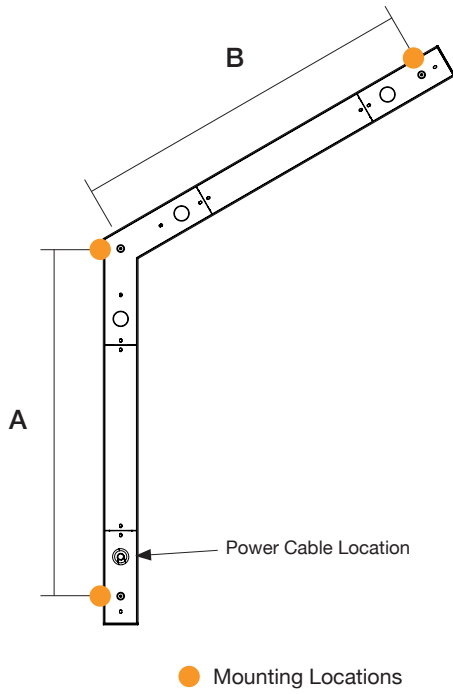

Lens Options - Indirect Distribution

Standard
Frosted Flat

Frosted
0.25" Regressed

Standard
Frosted

Batwing

Dimensions

Model	A	B
2FT x 2FT	25"	25"
3FT x 3FT	37"	37"
4FT x 4FT	49"	49"

Mounting