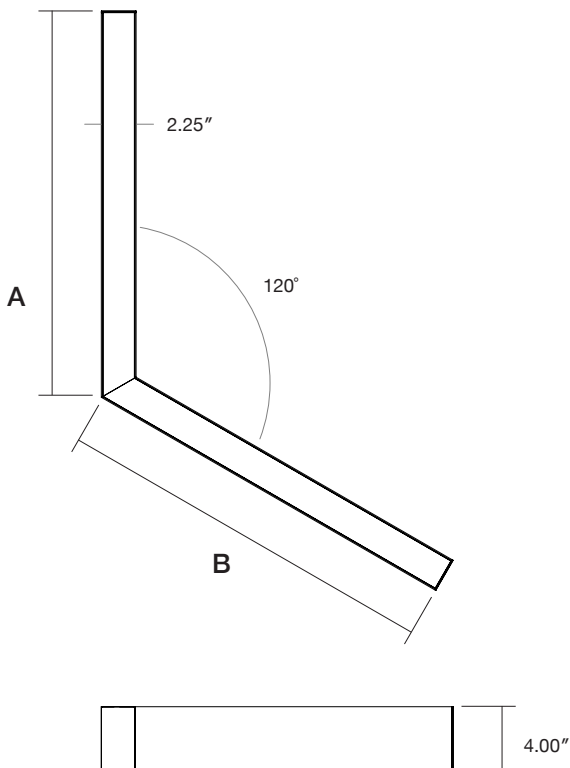

Lens Options - Indirect Distribution

Standard
Frosted Flat

Frosted
0.25" Regressed

Standard
Frosted

Batwing

Dimensions

Model	A	B
2FT x 2FT	25"	25"
3FT x 3FT	37"	37"
4FT x 4FT	49"	49"

Mounting