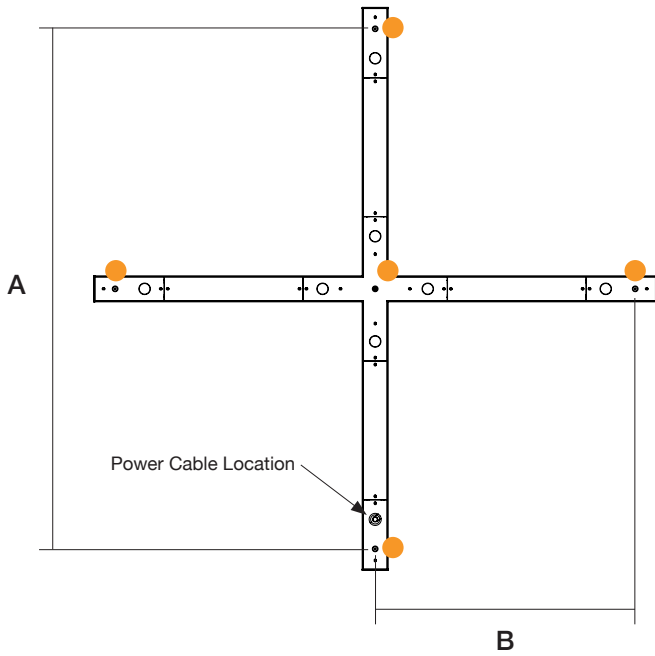

Performance

Model	Lm/W
4000K	120 Lm/W
3500K	116 Lm/W
3000K	112 Lm/W

Dimensions

MODEL	A	B
4 x 2FT	48.71"	48.71"
4 x 3FT	72.71"	72.71"
4 x 4FT	96.71"	96.71"

Mounting

MODEL	A	B
4 x 2FT	45.00"	22.50"
4 x 3FT	69.00"	34.50"
4 x 4FT	93.00"	46.50"