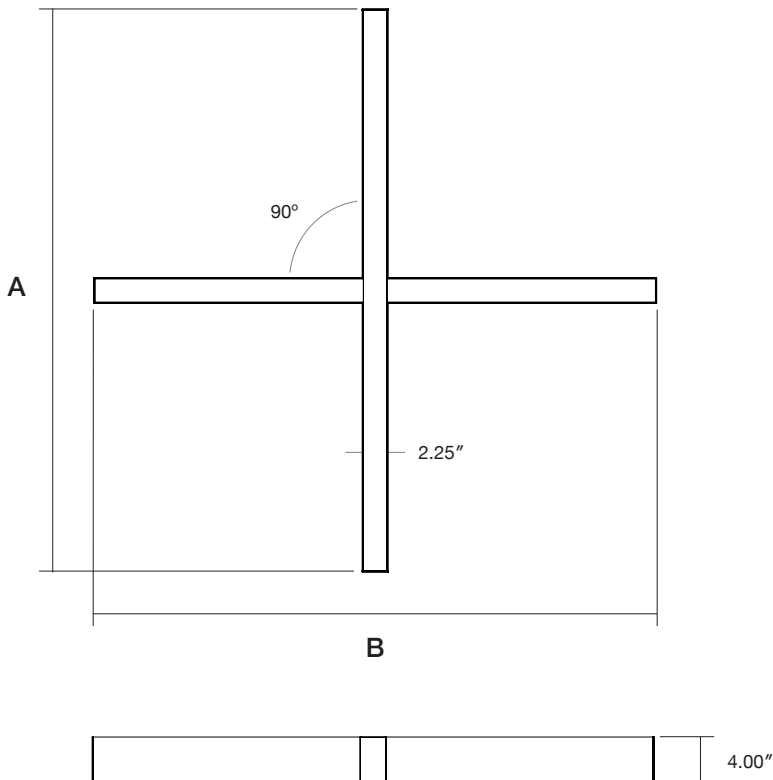

Date: _____ Fixture: _____

QTY: _____ Project: _____

Thinline X 90

Suspended Direct-Indirect

Architectural luminaire. 90° X Shaped light fixture. Pendant mounting. Direct-Indirect distribution. Available in 3 sizes. 2.25" wide. Multiple finishes. cULus Listed.

Sample: DTL X 90 - 4FT x 2FT - D 500 - I 500 - 90 - 4K - U - FR - GRY - AC - DIMOFF - N - 1 - N - N - G - 6 - WH

LED

L90 > 70,000
 Samsung 301 3 McAdam Binning
 4000K 120 Lm/W
 3500K 98%
 3000K 96%
 90 CRI 85%

Performance

Model	Lm/W
4000K	120 Lm/W
3500K	116 Lm/W
3000K	112 Lm/W

Dimensions

MODEL	A	B
4 x 2FT	48.71"	48.71"
4 x 3FT	72.71"	72.71"
4 x 4FT	96.71"	96.71"

Mounting

MODEL	A	B
4 x 2FT	45.00"	22.50"
4 x 3FT	69.00"	34.50"
4 x 4FT	93.00"	46.50"