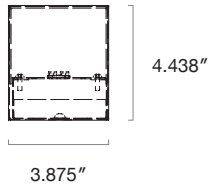

Output Performance

Model	Watts	Lm/W	Delivered Lumens	Model	Watts	Lm/W	Delivered Lumens
Zip 2 15	13.65	134.5	1,836	Zip 8 40	38	156	5,911
Zip 2 20	22.1	135.1	2,999	Zip 8 60	57	156	8,765
Zip 2 30	30.7	135.7	4,161	Zip 8 80	75	155	11,602
				* Zip 8 100	99.2	155	15,400
				Zip 8 120	116	152	17,830
				<i>Note: Zip 8 100 - 120/277V Only</i>			
Model	Watts	Lm/W	Delivered Lumens				
Zip 4 15	15	140	1,766				
Zip 4 20	20.3	140	2,885				
Zip 4 30	29.8	140	4,003				
Zip 4 40	41.6	140	5,378				
Zip 4 60	59.7	140	8,272				
Zip 4 80	79	140	11,060				
Zip 4 100	97.8	139	13,659				

Note: Zip 4 100 - 120/277V Only

Dimensions

2': 23.75" | 4': 47.75" | 8': 95.75"