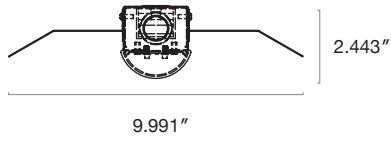

Output Performance

Model	Watts	Lm/W	Delivered Lumens
Zip 2 15	15	140	2,100
Zip 2 20	20	140	2,800
Zip 2 30	30	140	4,200

Model	Watts	Lm/W	Delivered Lumens
Zip 4 20	20	140	2,800
Zip 4 30	30	140	4,200
Zip 4 40	40	140	5,600
Zip 4 60	60	140	8,400

Model	Watts	Lm/W	Delivered Lumens
Zip 8 40	38	140	5,320
Zip 8 60	60	146	8,760
Zip 8 80	75	140	10,500
Zip 8 100	100	140	14,000
Zip 8 120	120	140	16,800
Zip 8 160	160	140	22,400

Dimensions

Wire Guard

Reflector Option