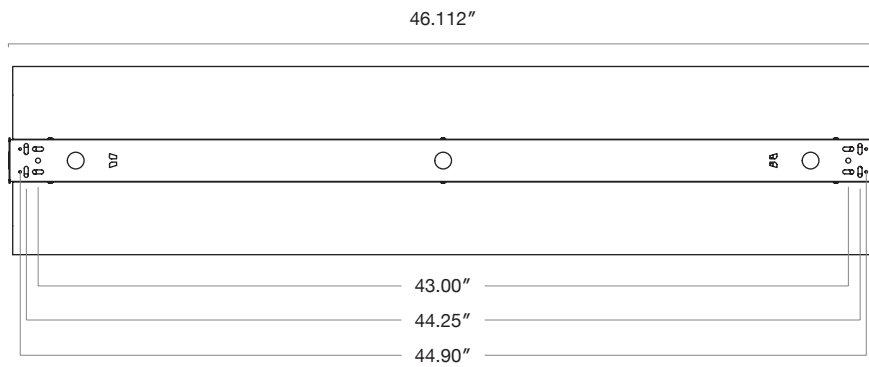

Reflector Option

Note: Zip 2 - Please contact factory

Zip 4

Zip 8