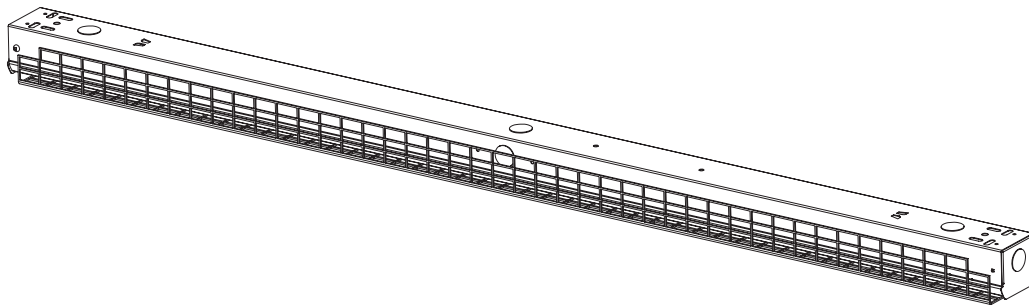

Date: _____ Fixture: _____
QTY: _____ Project: _____

Zip Eco Linear Luminaire

LED linear. 2', 4, and 8' length options. High impact acrylic lens. Wall mountable option. Enclosed lens prevents penetration of dust, insects, and other debris into the lamp compartment. Dry and damp rated.

Output Performance

Model	Watts	Lm/W	Delivered Lumens
Zip 2 15	15	140	2,100
Zip 2 20	20	140	2,800
Zip 2 30	30	140	4,200

Model	Watts	Lm/W	Delivered Lumens
Zip 4 20	20	140	2,800
Zip 4 30	30	140	4,200
Zip 4 40	40	140	5,600
Zip 4 60	60	140	8,400

Model	Watts	Lm/W	Delivered Lumens
Zip 8 40	38	140	5,320
Zip 8 60	60	146	8,760
Zip 8 80	75	140	10,500
Zip 8 100	100	140	14,000
Zip 8 120	120	140	16,800
Zip 8 160	160	140	22,400

Dimensions

Wire Guard

Reflector Option