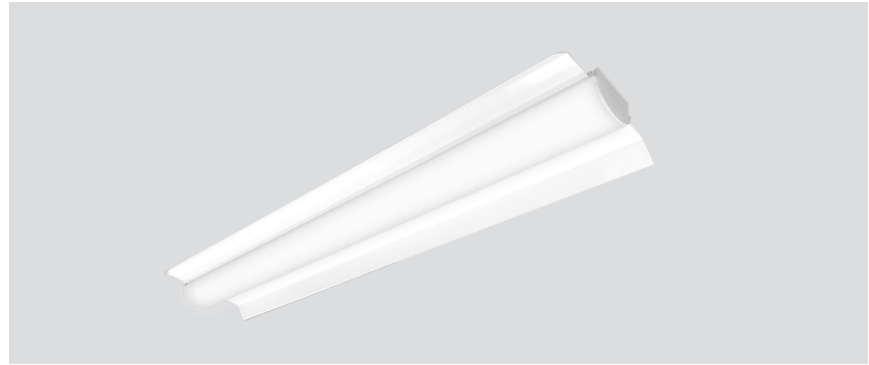

Reflector Option