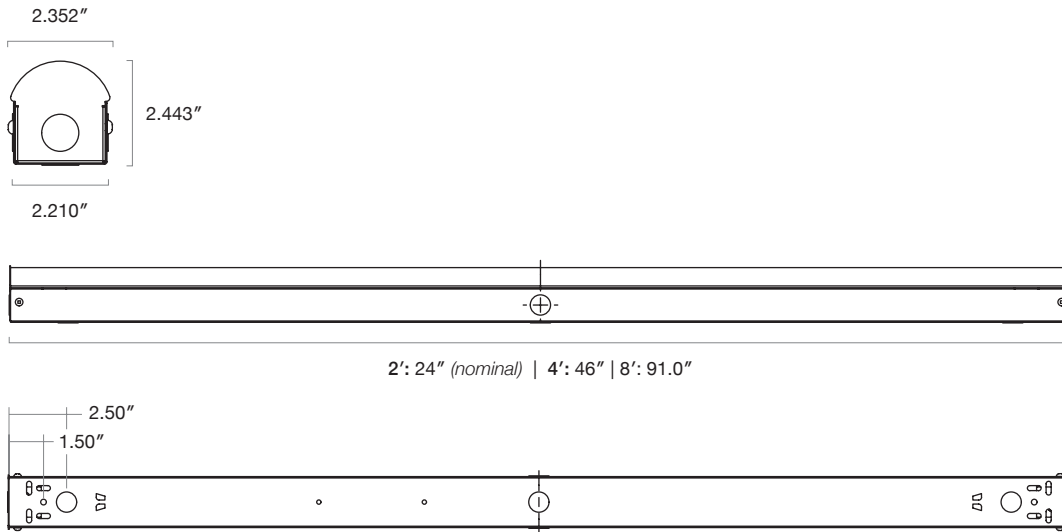

Dimensions