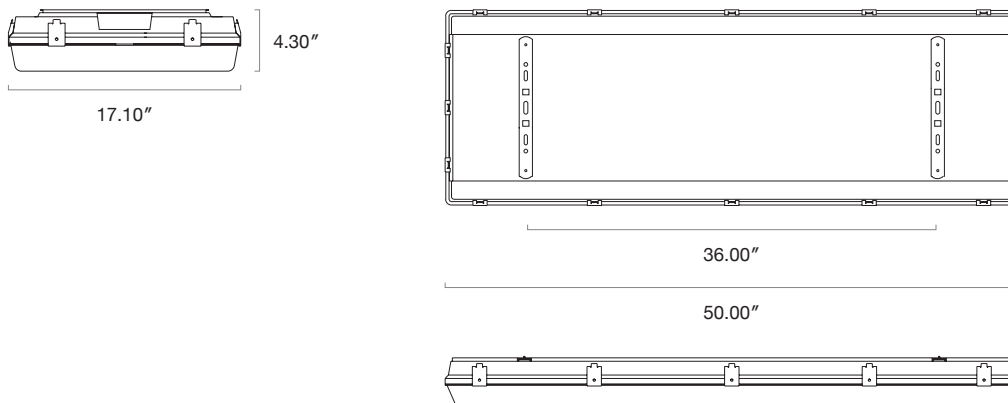

Output Performance

Model	Watts	Lm/W	Delivered Lumens
VT4L 120	119	159	19,300
VT4L 160	158	159	25,700
VT4L 190	189	155.4	29,300
VT4L 240	240	155.4	37,296

Dimensions

Mounting Bracket (Standard)

- Location for Aircraft Cable with gripper
- Location for Aircraft Cable w/paddles
- Location for V Hook (8)