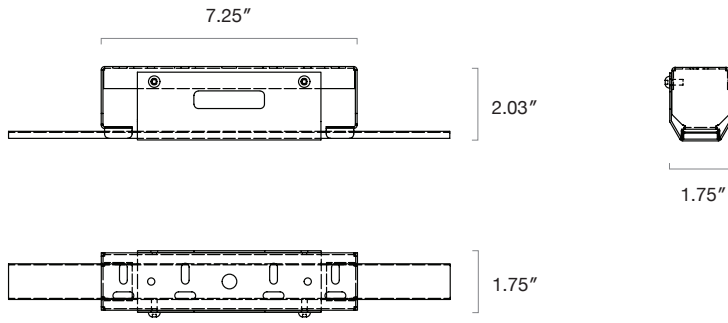

Output Performance

Model	Watts	Lm/W	Delivered Lumens
VT4L 120	119	159	19,300
VT4L 160	158	159	25,700
VT4L 190	189	155.4	29,300
VT4L 240	240	155.4	37,296

Dimensions

Mounting Bracket (Standard)

- Location for Aircraft Cable with gripper
- Location for Aircraft Cable w/paddles
- Location for V Hook (8)