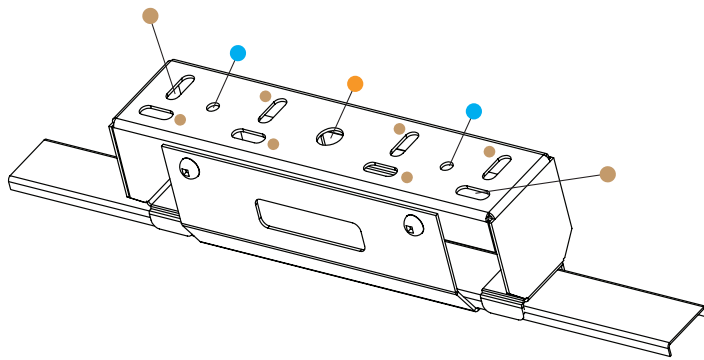

Product Highlights

Efficacy:	Up to 159 Lm/W
CRI:	80 90
Color Temperature:	3000K, 3500K, 4000K, 5000K
Lumen Maintenance:	200,000+ Life Hours (L70)
Voltage:	120/277V 347/480V
Operating Temperature:	-40°C to +40°C -40°F to +104°F +55°C +131°F - available
Controls:	0-10V Dimming
Mounting:	Aircraft Cable, V Hooks
Accessories:	Occupancy Sensor(on/off), Waterproof Occupancy Sensor(on/off), Bi-Level Dimming (100%/1%), Waterproof Bi-Level Dimming(100%/1%), Photo Control, 10kV Surge Protection, High Temperature Option, Emergency Battery

Output Performance

Model	Watts	Lm/W	Delivered Lumens
VT4L 120	119	159	19,300
VT4L 160	158	159	25,700
VT4L 190	189	155.4	29,300
VT4L 240	240	155.4	37,296

Dimensions

Mounting Bracket (Standard)

- Location for Aircraft Cable with gripper
- Location for Aircraft Cable w/paddles
- Location for V Hook (8)