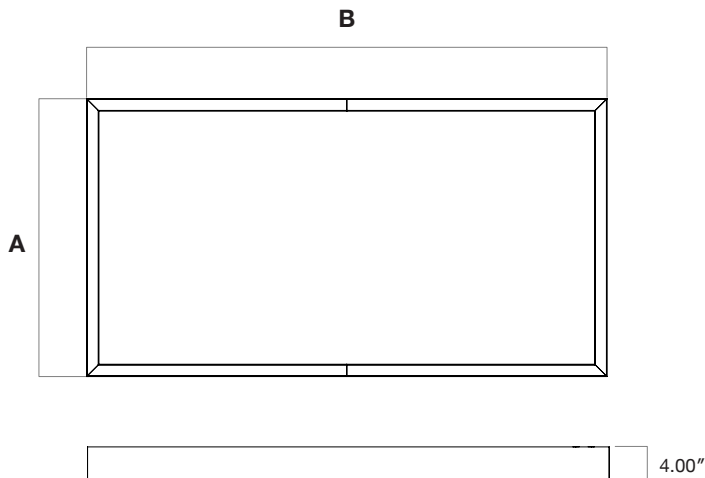

Sample: DTL RECT - 8FT x 4FT - D 500 - I 500 - 90 - 4K - U - FR - GRY - AC - DIMOFF - N - 1 - N - N - G - 6 - WH

LED

L90 > 70,000
 Samsung 301 3 McAdam Binning
 4000K 120 Lm/W
 3500K 98%
 3000K 96%
 90 CRI 85%

Performance

Model	Lm/W
4000K	120 Lm/W
3500K	116 Lm/W
3000K	112 Lm/W

Dimensions

MODEL	A	B
4FT x 2FT	26.8"	50.8"
6FT x 3FT	38.8"	74.8"
8FT x 4FT	50.8"	98.8"

Note:

4 x 2FT - One Piece
 6 x 3FT - One Piece
 8 x 4FT - 2 Pieces