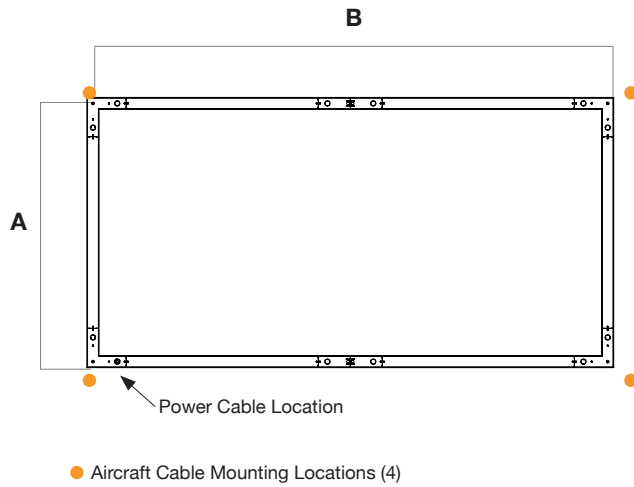

Mounting

MODEL	A	B
4FT x 2FT	26.8"	50.8"
6FT x 3FT	38.8"	74.8"
8FT x 4FT	50.8"	98.8"