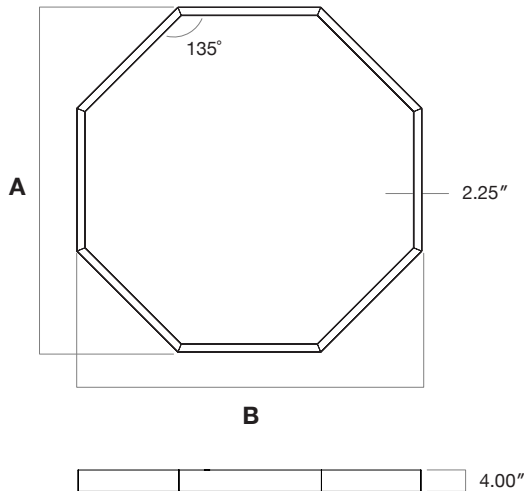

## Suspended Direct | Direct-Indirect

Architectural luminaire. Octagonal shaped design. Pendant mounting. Direct and Direct-Indirect distribution options. 3 standards sizes. Additional sizes available. 2.25" wide. Multiple finishes. cULus Listed.

Sample: DTL OCTA- 8FT x 2FT - D 500 - I 500 - 90 - 4K - U - FR - GRY - AC - DIMOFF - N - 1 - N - N - G - 6 - WH

## Dimensions

MODEL	A	B
8 x 2FT	61.4"	61.4"
8 x 3FT	90.4"	90.4"
8 x 4FT	119.3"	119.3"

**Note:**

- 8 x 2FT - 1 Piece
- 8 x 3FT - 2 Pieces
- 8 x 4FT - 4 Pieces

### Mounting

MODEL	A
8 x 2FT	24.5"
8 x 3FT	36.5"
8 x 4FT	48.5"