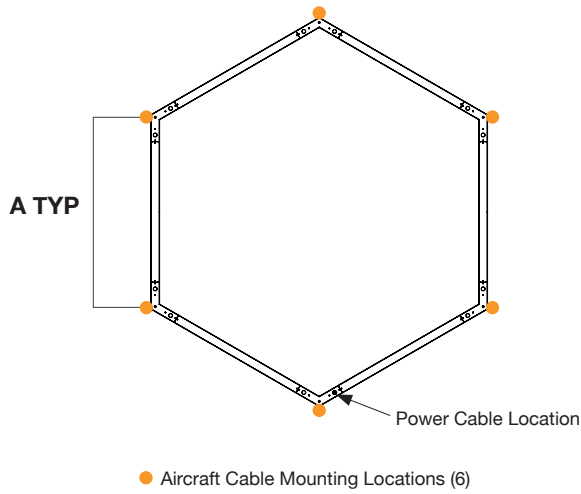

Mounting

MODEL	A
6 x 2FT	24.5"
6 x 3FT	36.5"
6 x 4FT	48.5"