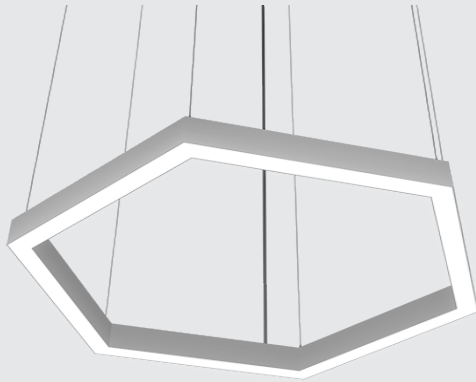

Date: _____ Fixture: _____

QTY: _____ Project: _____

Thinline Hexagon

Suspended Direct | Direct-Indirect

Architectural luminaire. Hexagonal shaped design. Pendant mounting. Direct and Direct-Indirect distribution options. 3 standards sizes. Additional sizes available. 2.25" wide. Multiple finishes.

cULus Listed.

Designed and manufactured in North America.
5 Year Warranty.

Ordering Options

Model	Size	Direct Lm/ft	Indirect Lm/ft	CRI	Color Temp	Voltage	Direct Lens
DTL HEX	6 x 2FT	D 250	I 250	80	27K 2700K	U 120/277V	FR Frosted
	6 x 3FT	D 500	I 500	90	3K 3000K	H 347V	FRREG Frosted Regressed
	6 x 4FT	D 750	I 750		35K 3500K		
		D 1000	I 1000		4K 4000K		
	Custom Sizes Available - Please Consult Factory	D _____ (custom up to 1200)	I _____ (custom up to 1200)		5K 5000K		

Performance

Model	Lm/W
4000K	120 Lm/W
3500K	116 Lm/W
3000K	112 Lm/W

Dimensions

MODEL	A	B
6 x 2FT	51.6"	44.7"
6 x 3FT	75.6"	65.5"
6 x 4FT	95.6"	86.3"

Note:

- 6 x 2FT - One Piece
- 6 x 3FT - One Piece
- 6 x 4FT - 2 Pieces