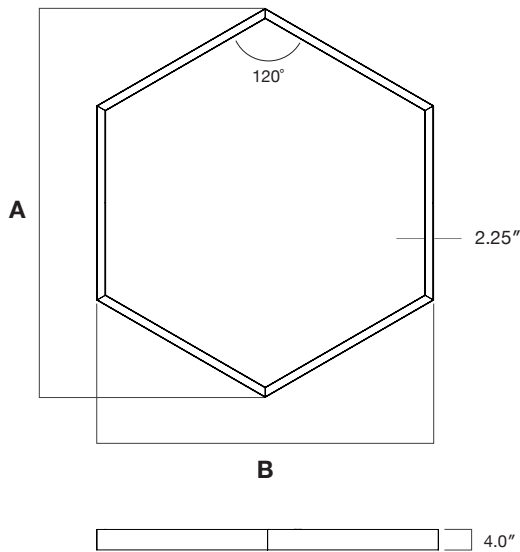

Sample: DTL HEX - 6FT x 2FT - D 500 - I 500 - 90 - 4K - U - FR - GRY - AC - DIMOFF - N - 1 - N - N - G - 6 - WH

LED

L90 > 70,000
 Samsung 301 3 McAdam Binning
 4000K 120 Lm/W
 3500K 98%
 3000K 96%
 90 CRI 85%

Performance

Model	Lm/W
4000K	120 Lm/W
3500K	116 Lm/W
3000K	112 Lm/W

Dimensions

MODEL	A	B
6 x 2FT	51.6"	44.7"
6 x 3FT	75.6"	65.5"
6 x 4FT	95.6"	86.3"

Note:

- 6 x 2FT - One Piece
- 6 x 3FT - One Piece
- 6 x 4FT - 2 Pieces

Mounting

MODEL	A
6 x 2FT	24.5"
6 x 3FT	36.5"
6 x 4FT	48.5"

Finish Options

Standard Finishes

Custom Finishes

Additional finishes - Please contact factory