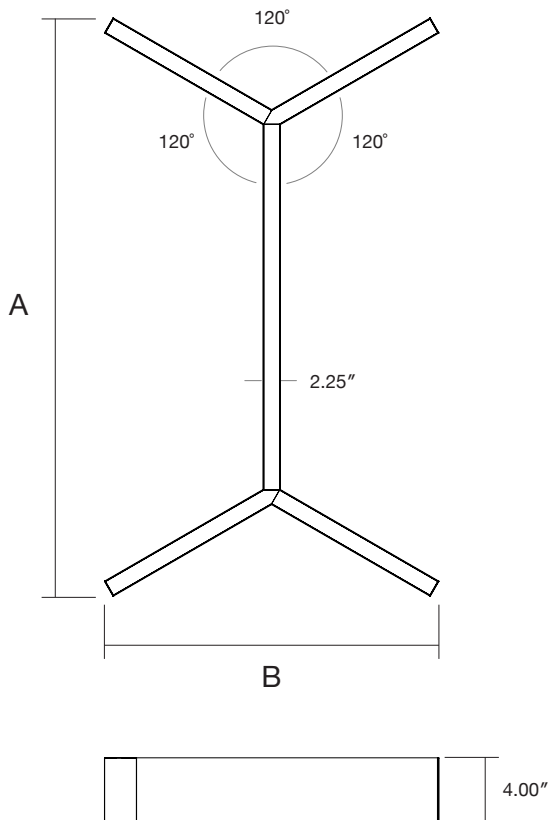

## Suspended Direct-Indirect

Architectural luminaire. 120° Double Y shaped fixture. Pendant mounting. Direct-Indirect distribution. Available in 2 sizes. 2.25" wide. Multiple finishes available. cULus Listed.

--	--	--	--	--

Sample: DTL DBL Y 120 - 4FT x 2FT - D 500 - I 500 - 90 - 4K - U - FR - GRY - AC - DIMOFF - N - 1 - N - N - G - 6 - WH

## Dimensions

MODEL	A	B
4FT x 2FT	74.77"	43.28"
6FT x 3FT	110.77"	64.06"