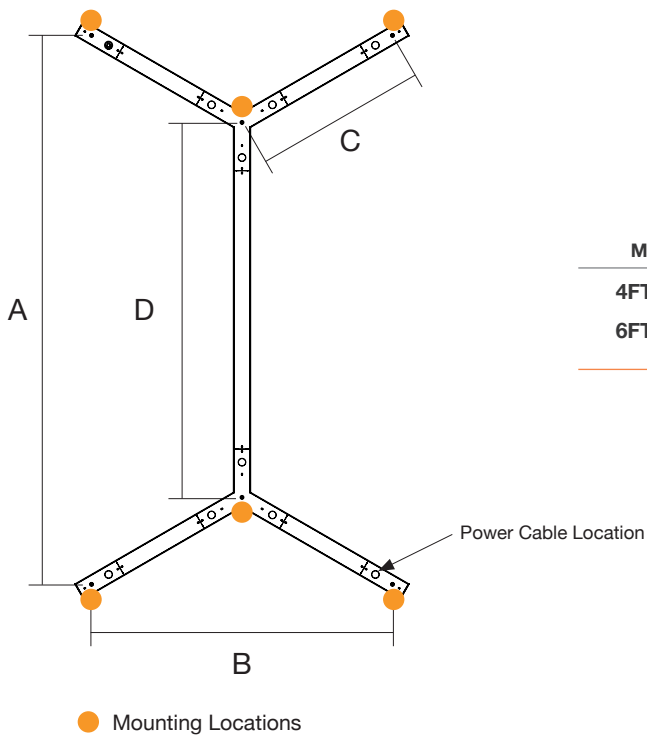

Mounting

MODEL	A	B	C	D
4FT x 2FT	71.00"	38.97"	22.50"	48.50"
6FT x 3FT	107.00"	59.76"	34.50"	72.50"

Finish Options

Standard Finishes

Grey
RAL 7046
Sandtex

White
RAL 9003
Sandtex

Black
RAL 9004
Sandtex