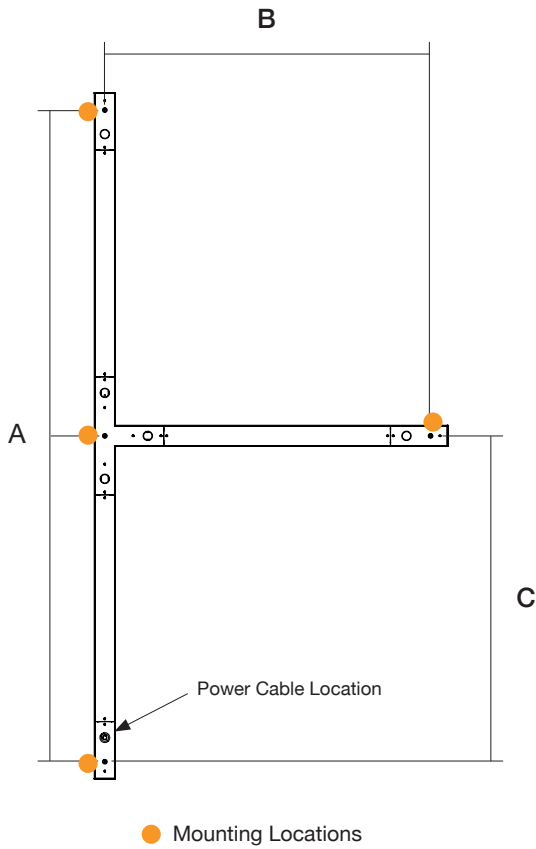

Date: _____ Fixture: _____

QTY: _____ Project: _____

Thinline T 90

Suspended Direct-Indirect

Architectural luminaire. 90° T Shaped light fixture. Pendant mounting. Direct-Indirect distribution. Available in 3 sizes. 2.25" wide. Multiple finishes.

Performance

Model	Lm/W
4000K	120 Lm/W
3500K	116 Lm/W
3000K	112 Lm/W

Dimensions

MODEL	A	B	C
4FT x 2FT	48.71"	25.48"	25.48"
6FT x 3FT	72.71"	37.48"	37.48"
8FT x 4FT	96.71"	49.48"	49.48"

Mounting

MODEL	A	B	C
4FT x 2FT	45.00"	22.50"	22.50"
6FT x 3FT	69.00"	34.50"	34.50"
8FT x 4FT	93.00"	46.50"	46.50"