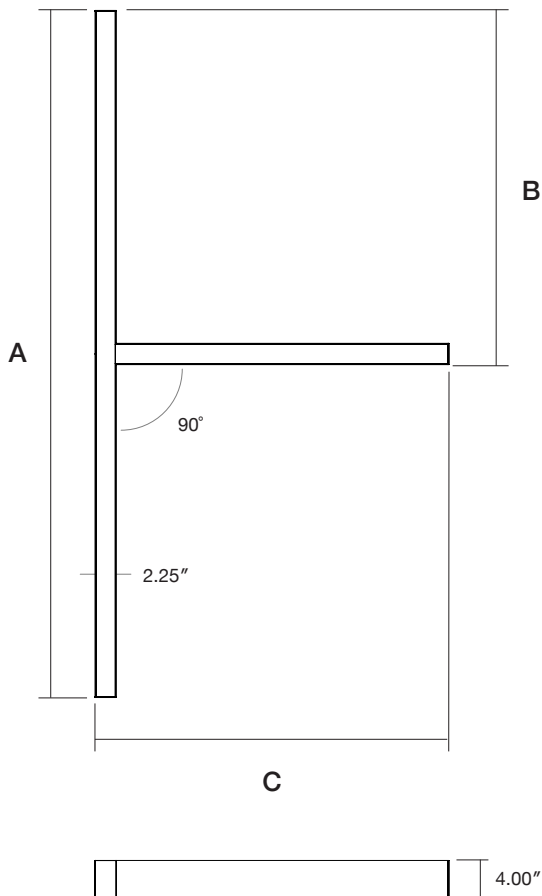

Date: _____ Fixture: _____

QTY: _____ Project: _____

Thinline T 90

Suspended Direct-Indirect

Architectural luminaire. 90° T Shaped light fixture. Pendant mounting. Direct-Indirect distribution. Available in 3 sizes. 2.25" wide. Multiple finishes.

Sample: DTL T 90 - 4FT x 2FT - D 500 - I 500 - 90 - 4K - U - FR - GRY - AC - DIMOFF - N - 1 - N - N - G - 6 - WH

LED

L90 > 70,000
 Samsung 301 3 McAdam Binning
 4000K 120 Lm/W
 3500K 98%
 3000K 96%
 90 CRI 85%

Performance

Model	Lm/W
4000K	120 Lm/W
3500K	116 Lm/W
3000K	112 Lm/W

Dimensions

MODEL	A	B	C
4FT x 2FT	48.71"	25.48"	25.48"
6FT x 3FT	72.71"	37.48"	37.48"
8FT x 4FT	96.71"	49.48"	49.48"

Mounting

MODEL	A	B	C
4FT x 2FT	45.00"	22.50"	22.50"
6FT x 3FT	69.00"	34.50"	34.50"
8FT x 4FT	93.00"	46.50"	46.50"