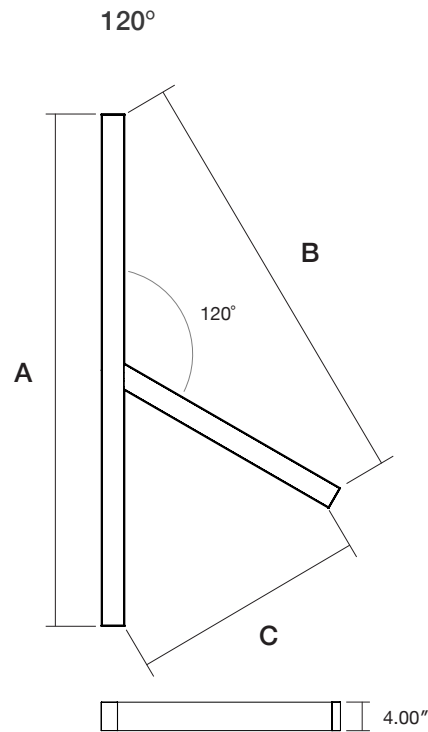

## Suspended Direct-Indirect

Architectural luminaire. 60° and 120° T Shaped light fixture. Pendant mounting. Direct-Indirect distribution. Available in 3 sizes. 2.25" wide. Multiple finishes. cULus Listed.

Sample: DTL T 120 - 4FT x 2FT - D 500 - I 500 - 90 - 4K - U - FR - GRY - AC - DIMOFF - N - 1 - N - N - G - 6 - WH

**LED**

L90 > 70,000  
 Samsung 301 3 McAdam Binning  
 4000K 120 Lm/W  
 3500K 98%  
 3000K 96%  
 90 CRI 85%

**Performance**

Model	Lm/W
4000K	120 Lm/W
3500K	116 Lm/W
3000K	112 Lm/W

**Dimensions**

MODEL	A	B	C
4FT x 2FT	48.71"	22.42"	41.05"
6FT x 3FT	72.71"	34.42"	61.84"
8FT x 4FT	96.71"	50.27"	84.85"

### Mounting

MODEL	A	B	C
4FT x 2FT	45.00"	22.50"	38.97"
6FT x 3FT	69.00"	34.50"	59.76"
8FT x 4FT	93.00"	46.50"	80.54"