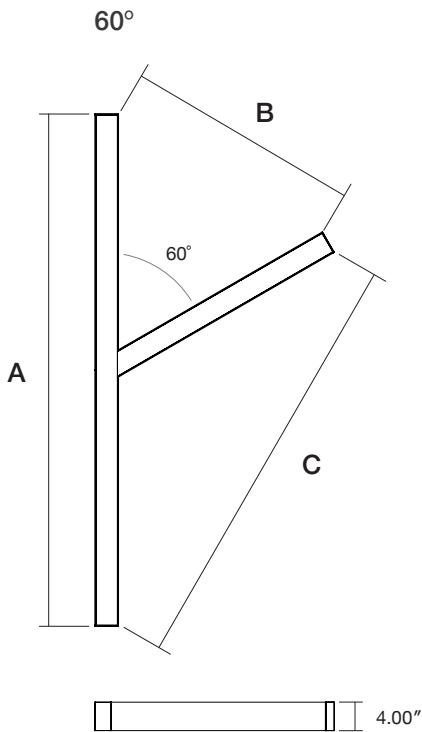

## Suspended Direct-Indirect

Architectural luminaire. 60° and 120° T Shaped light fixture. Pendant mounting. Direct-Indirect distribution. Available in 3 sizes. 2.25" wide. Multiple finishes. cULus Listed.

Sample: DTL T 120 - 4FT x 2FT - D 500 - I 500 - 90 - 4K - U - FR - GRY - AC - DIMOFF - N - 1 - N - N - G - 6 - WH

**LED**

L90 > 70,000  
 Samsung 301 3 McAdam Binning  
 4000K 120 Lm/W  
 3500K 98%  
 3000K 96%  
 90 CRI 85%

**Performance**

Model	Lm/W
4000K	120 Lm/W
3500K	116 Lm/W
3000K	112 Lm/W

**Dimensions**

MODEL	A	B	C
4FT x 2FT	48.71"	22.42"	41.05"
6FT x 3FT	72.71"	34.42"	61.84"
8FT x 4FT	96.71"	50.27"	84.85"

### Mounting

MODEL	A	B	C
4FT x 2FT	45.00"	22.50"	38.97"
6FT x 3FT	69.00"	34.50"	59.76"
8FT x 4FT	93.00"	46.50"	80.54"