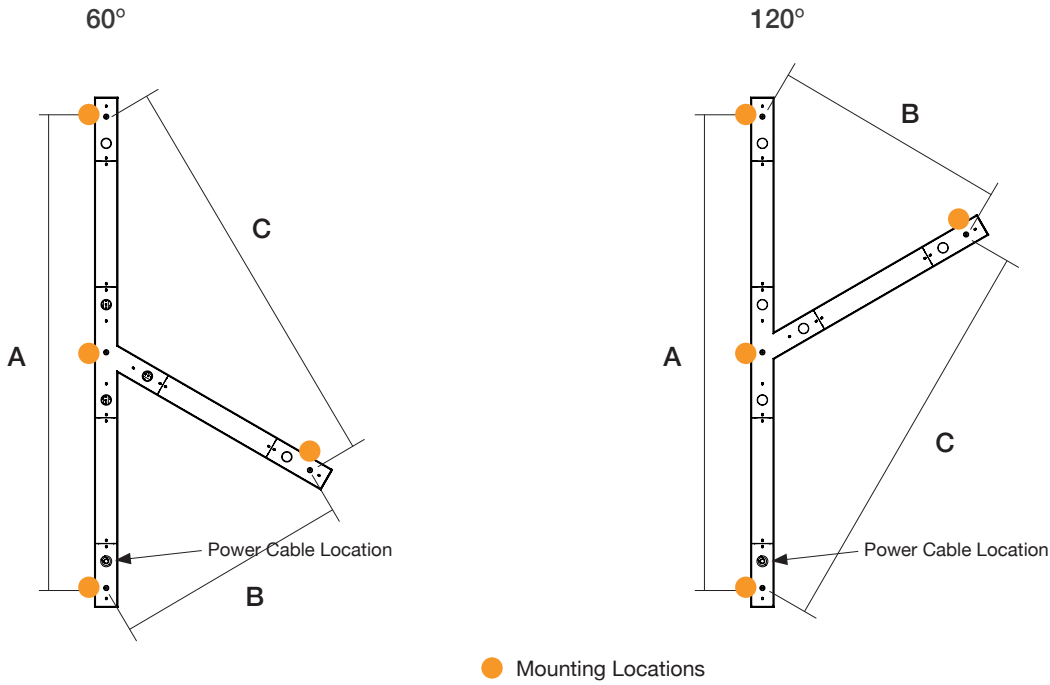

Mounting

MODEL	A	B	C
4FT x 2FT	45.00"	22.50"	38.97"
6FT x 3FT	69.00"	34.50"	59.76"
8FT x 4FT	93.00"	46.50"	80.54"

Finish Options

Standard Finishes

Grey
RAL 7046
Sandtex

White
RAL 9003
Sandtex

Black
RAL 9004
Sandtex